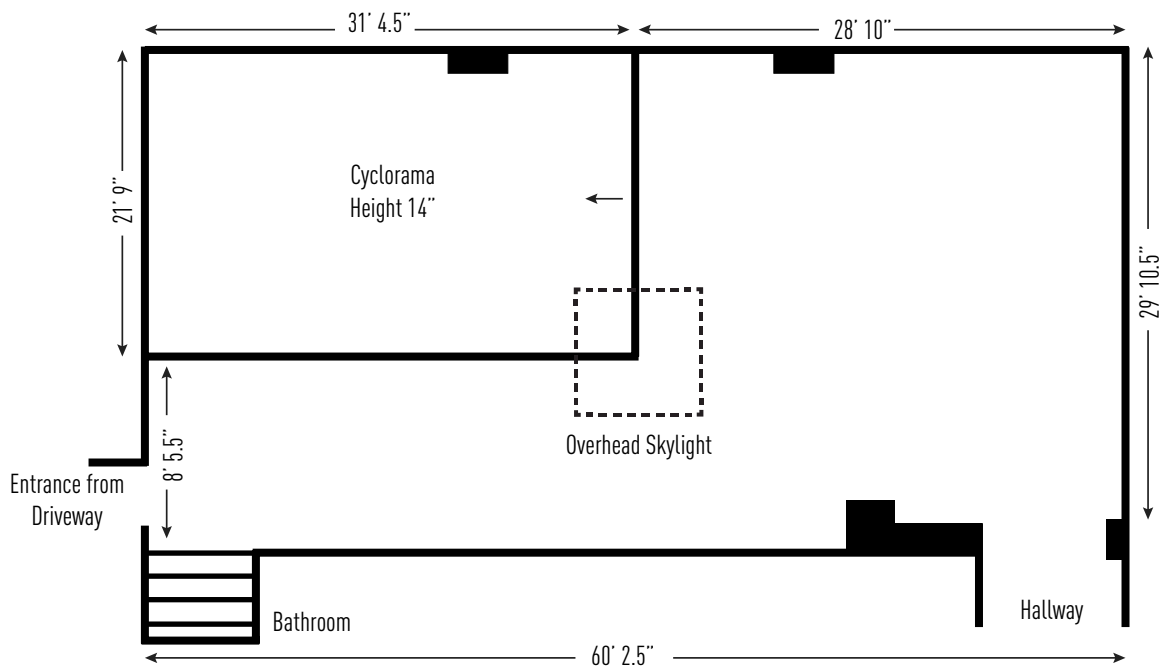

ROOT_{BKN}

STUDIO 3

Over 2000 SqFt.
14ft Ceilings
Cyc: 22'W x 31'D x 14'H
Concrete Floors
1 Skylight + Windows (Blackout Capable)
Additional Private Entrance / Driveway Area
1 Private Restroom

Wi-Fi
Stereo System
4 Rolling Racks + 75 Hangers
1 Steamer
1 Iron + Ironing Board
2 Hair & Makeup Stations + Barber Chairs
1 iMAC 24in Computer

1 Sofa
1 Coffee Table
1 Catering Table
1 Full Length Mirror
1 Tall Dining Table with 6 Stools
2 Aluminum Folding Tables
1 Desk Chair