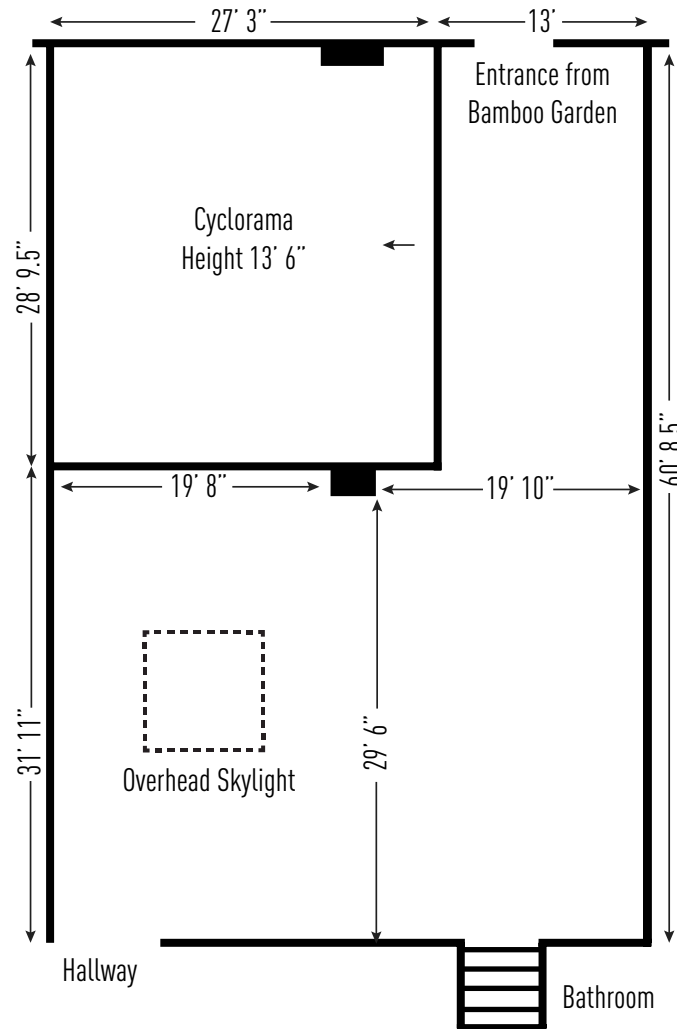

## STUDIO 1

Over 2500 SqFt.  
 14ft Ceilings  
 Cyc: 28'W x 26'D x 14'H  
 Concrete Floors  
 1 Skylight + Windows (Blackout Capable)  
 Bamboo Garden  
 WIFI  
 Stereo System

4 Rolling Racks + 75 Hangers  
 1 Steamer  
 1 Iron + Ironing Board  
 2 Hair & Makeup Stations + Chairs  
 1 iMAC 24in Computer  
 1 Dining Table with 8 Chairs  
 1 Full Length Mirror

## STUDIO 2

Over 2500 SqFt.  
 14ft Ceilings  
 Cyc: 27'W x 26'D x 14'H  
 Concrete Floors  
 1 Skylight + Windows (Blackout Capable)  
 Drive In Capable  
 Bamboo Garden  
 1 Private Restroom

Wi-Fi  
 Stereo System  
 4 Rolling Racks + 75 Hangers  
 1 Steamer  
 1 Iron + Ironing Board  
 2 Hair & Makeup Stations + Barber Chairs  
 1 iMAC 24in Computer  
 1 Mini Fridge