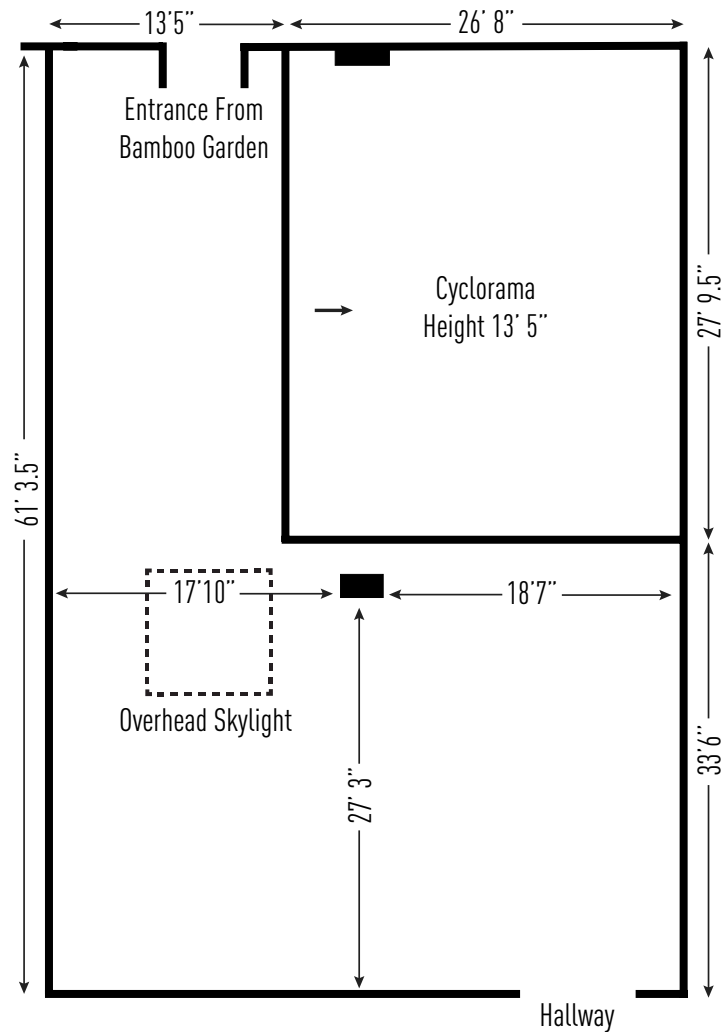

# ROOT<sub>BKN</sub>

## STUDIO 1

Over 2500 SqFt.  
 14ft Ceilings  
 Cyc: 28'W x 26'D x 14'H  
 Concrete Floors  
 1 Skylight + Windows (Blackout Capable)  
 Bamboo Garden  
 WIFI  
 Stereo System

4 Rolling Racks + 75 Hangers  
 1 Steamer  
 1 Iron + Ironing Board  
 2 Hair & Makeup Stations + Chairs  
 1 iMAC 24in Computer  
 1 Dining Table with 8 Chairs  
 1 Full Length Mirror