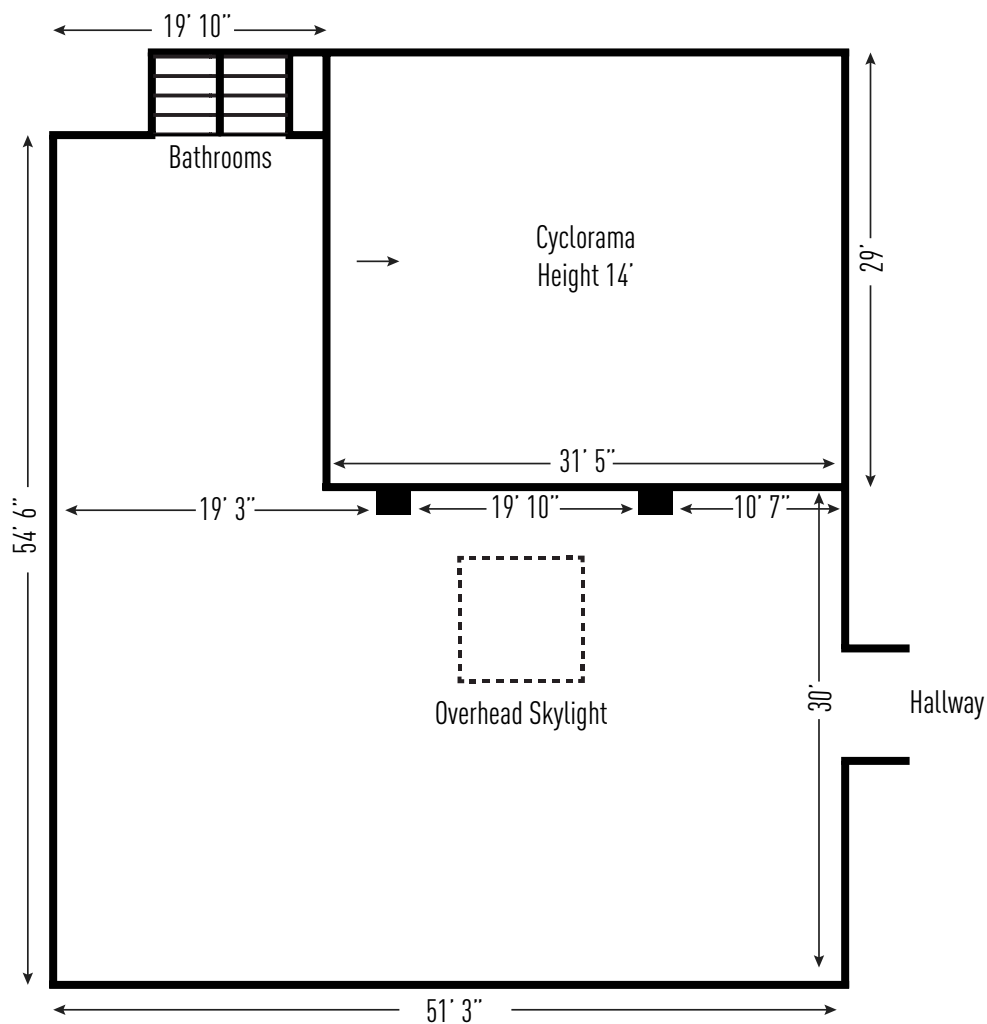

ROOT_{BKN}

STUDIO 4

Over 3500 SqFt.
14ft Ceilings
Cyc: 30'W x 32'D x 14'H
Concrete Floors
1 Skylight + Windows (Blackout Capable)
Drive In Capable
2 Private Restrooms

Wi-Fi
Stereo System
5 Rolling Racks + 75 Hangers
1 Steamer
1 Iron + Ironing Board
2 Hair & Makeup Stations + Barber Chairs
1 iMAC 24in Computer
1 Mini Fridge

2 Sofas
1 Coffee Table
1 Catering Table
1 Full Length Mirror
1 Dining Table with 10 Chairs
2 Aluminum Folding Tables
1 Desk Chair