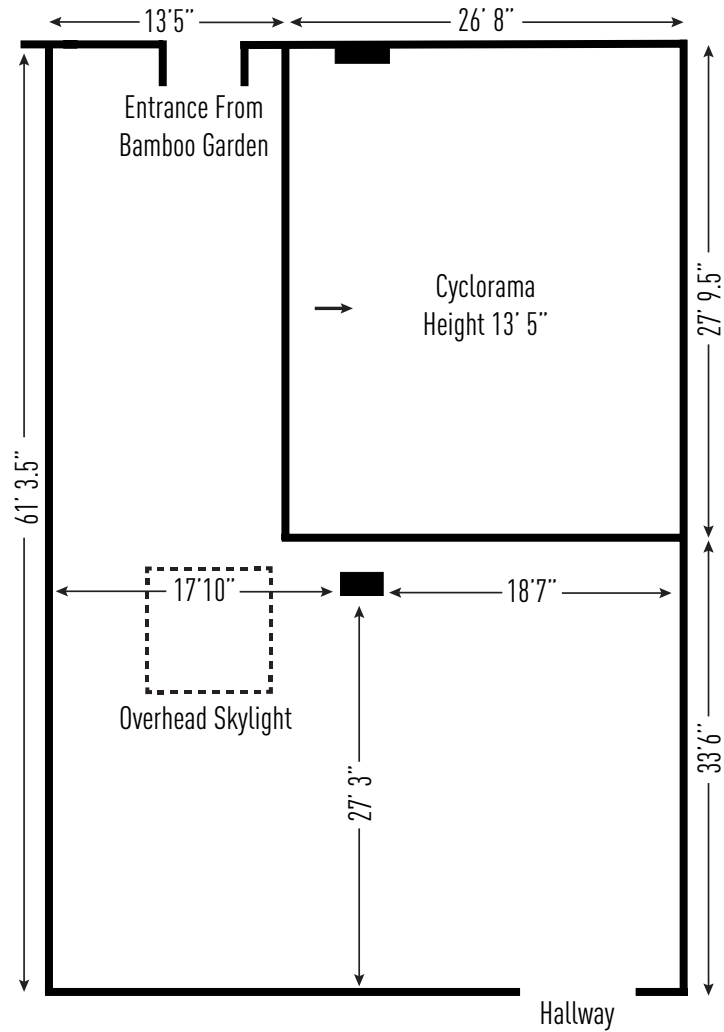

ROOT_{BKN}

STUDIO 1

Over 2500 SqFt.
14ft Ceilings
Cyc: 28'W x 26'D x 14'H
Concrete Floors
1 Skylight + Windows (Blackout Capable)
Bamboo Garden
WIFI
Stereo System

4 Rolling Racks + 75 Hangers
1 Steamer
1 Iron + Ironing Board
2 Hair & Makeup Stations + Chairs
1 iMAC 24in Computer
1 Dining Table with 8 Chairs
1 Full Length Mirror

2 Sofas
1 Coffee Table
1 Catering Table
2 Aluminum Folding Tables
1 Desk Chair

ROOT_{BKN}

STUDIO 1