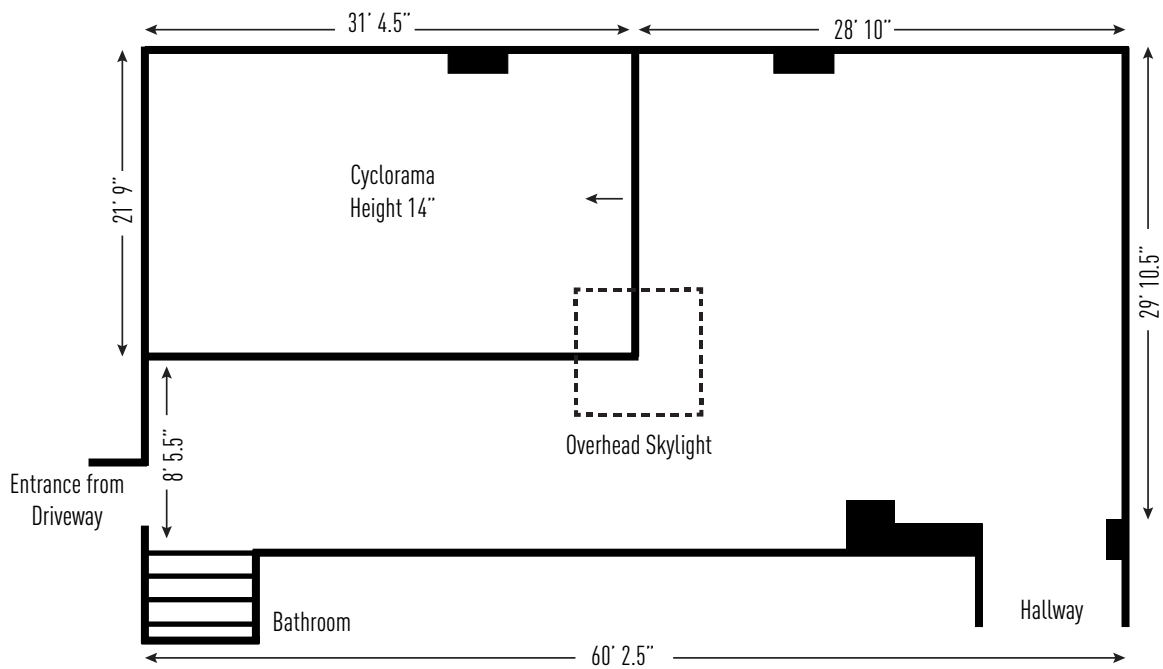

ROOT_{BKN}

STUDIO 3

Over 2000 SqFt.
14ft Ceilings
Cyc: 22'W x 31'D x 14'H
Concrete Floors
1 Skylight + Windows (Blackout Capable)
Additional Private Entrance / Driveway Area
1 Private Restroom

Wi-Fi
Stereo System
4 Rolling Racks + 75 Hangers
1 Steamer
1 Iron + Ironing Board
2 Hair & Makeup Stations + Barber Chairs
1 iMAC 24in Computer

1 Sofa
1 Coffee Table
1 Catering Table
1 Full Length Mirror
1 Tall Dining Table with 6 Stools
2 Aluminum Folding Tables
1 Desk Chair

ROOT BKN

STUDIO 3