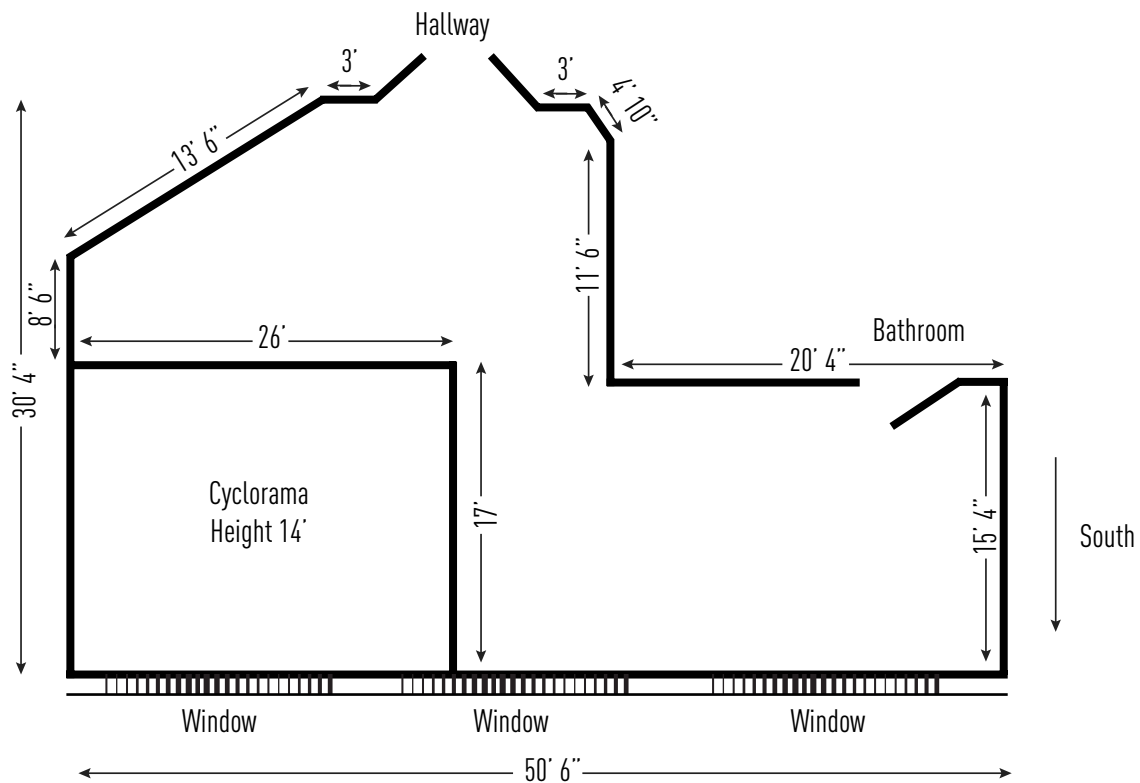

ROOT_{NYC}

443 W 18th St **NYC** NY 10011 212 645 2244 F 212 645 5610 bookings@rootnyc.com

Over 2500 SqFt.
22ft Ceilings
Cyc: 26'W x 26'D x 19'H
Large Load In Bay
Concrete Floors
2 Skylights (Blackout Capable)
Wi-Fi
Stereo System

ROOT NYC

STUDIO 1

- Over 1400 SqFt.
- 14ft Ceilings
- Southern Exposure Daylight
- Cyc: 17'W x 20'D x 14'H
- Hardwood Floors
- Blackout Capable
- 1 Private Restroom

- Wi-Fi
- Stereo System
- 2 Rolling Racks + 75 Hangers
- 1 Steamer
- 1 Iron + Ironing Board
- 2 Hair & Makeup Stations + Chairs
- 1 iMAC 24in Computer

- 1 Sofa
- 1 Coffee Table
- 1 Catering Table
- 1 Oversized Full Length Mirror
- 1 Dining Table with 7 Chairs
- 2 Aluminum Folding Tables

ROOT NYC

STUDIO 2

ROOT NYC

STUDIO 3

Over 4500 SqFt.
 15ft Ceilings
 Cyc: 26'W x 26'D x 15'H
 Concrete Floors
 Water Shoot Capable
 Blackout Capable
 Street Access / Drive In Capable
 8 Bathroom Stalls

ROOT NYC

STUDIO 3

ROOT NYC

LOBBY

Over 1000 SqFt.
22 Ft. Ceilings
2 Bathrooms
Cafe / Bar
Widescreen TV
Wi-Fi

ROOT NYC

ROOF DECK

Over 1700 SqFt.
Southern Exposure
Wood Floors
Modern Deck Furniture
Booked in Tandem with Another Studio.