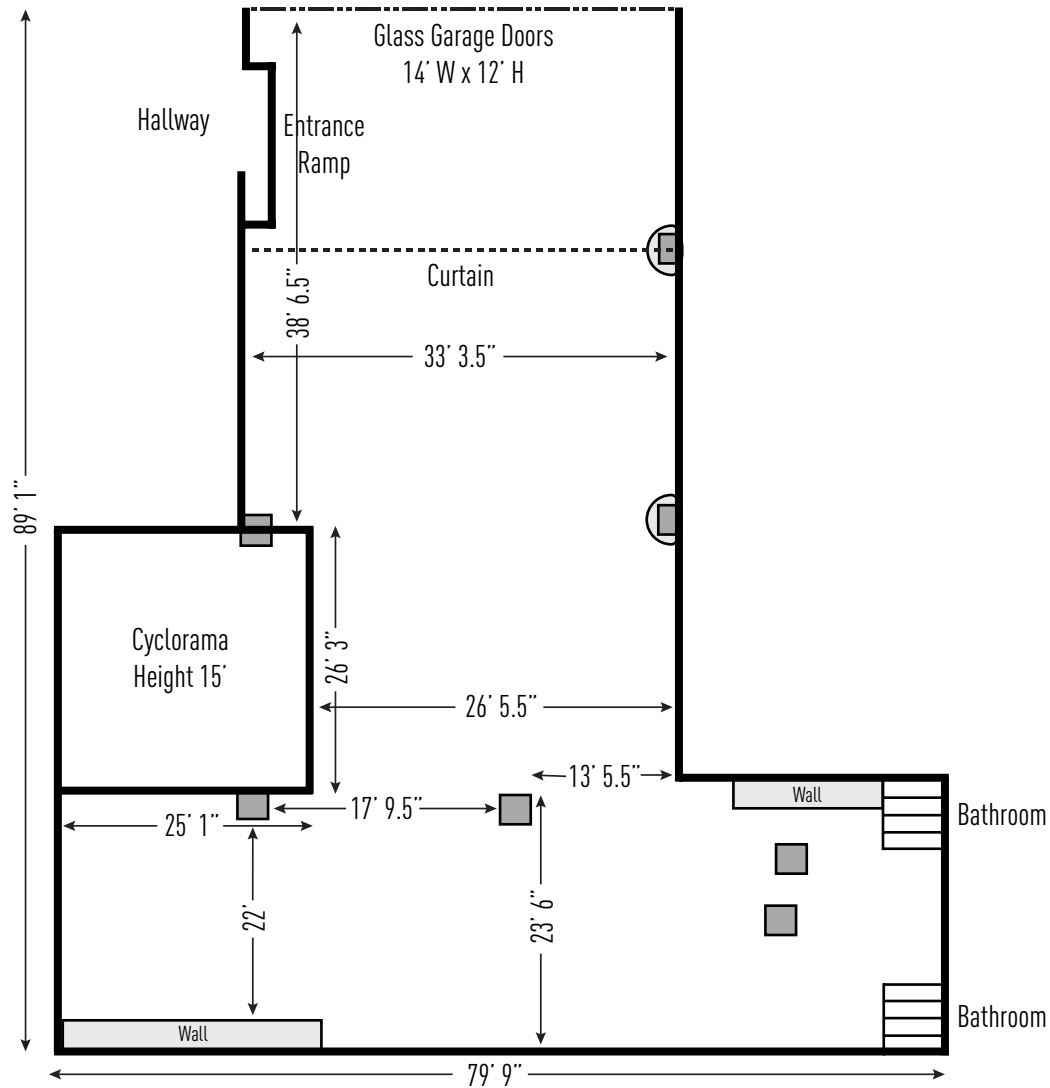

ROOT NYC

STUDIO 1

- Over 1400 SqFt.
- 14ft Ceilings
- Southern Exposure Daylight
- Cyc: 17'W x 20'D x 14'H
- Hardwood Floors
- Blackout Capable
- 1 Private Restroom

- Wi-Fi
- Stereo System
- 2 Rolling Racks + 75 Hangers
- 1 Steamer
- 1 Iron + Ironing Board
- 2 Hair & Makeup Stations + Chairs
- 1 iMAC 24in Computer

- 1 Sofa
- 1 Coffee Table
- 1 Catering Table
- 1 Oversized Full Length Mirror
- 1 Dining Table with 7 Chairs
- 2 Aluminum Folding Tables

ROOT NYC

STUDIO 2

ROOT NYC

STUDIO 3

Over 4500 SqFt.
 15ft Ceilings
 Cyc: 26'W x 26'D x 15'H
 Concrete Floors
 Water Shoot Capable
 Blackout Capable
 Street Access / Drive In Capable
 8 Bathroom Stalls

Wi-Fi
 Stereo System
 4 Rolling Racks + 75 Hangers
 1 Steamer
 1 Iron + Ironing Board
 2 Hair & Makeup Stations + Chairs
 1 iMAC 24in Computer
 1 Mini Fridge

2 Sofas
 2 Ottomans
 1 Coffee Table
 1 Catering Table
 1 Oversized Full Length Mirror
 1 Dining Table with 11 Chairs
 2 Aluminum Folding Tables

ROOT NYC

STUDIO 3

ROOT NYC

LOBBY

Over 1000 SqFt.
22 Ft. Ceilings
2 Bathrooms
Cafe / Bar
Widescreen TV
Wi-Fi

ROOT NYC

ROOF DECK

Over 1700 SqFt.
Southern Exposure
Wood Floors
Modern Deck Furniture
Booked in Tandem with Another Studio.