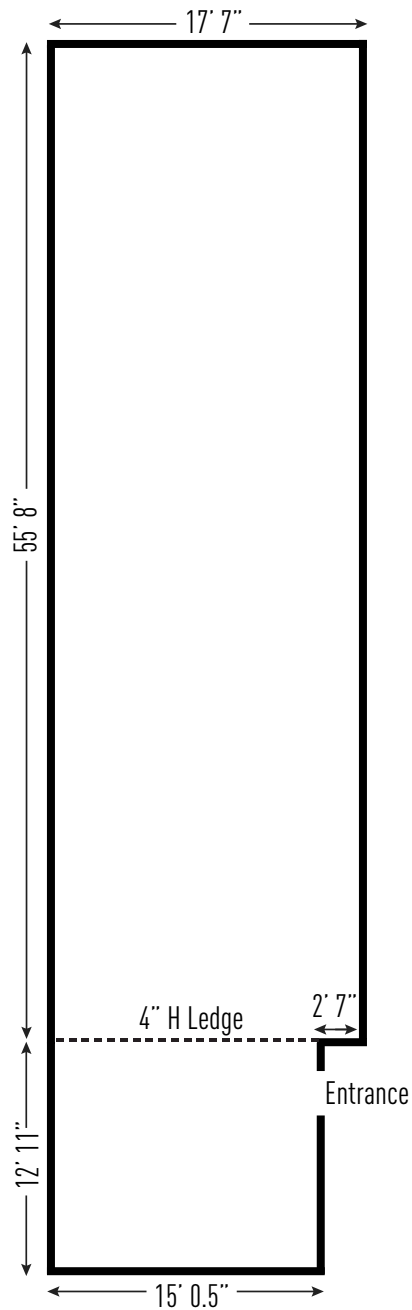

ROOT_{NYC}

443 W 18th St **NYC** NY 10011 212 645 2244 F 212 645 5610 bookings@rootnyc.com

Over 2500 SqFt.
22ft Ceilings
Cyc: 26'W x 26'D x 19'H
Large Load In Bay
Concrete Floors
2 Skylights (Blackout Capable)
Wi-Fi
Stereo System

ROOT NYC

STUDIO 1

- Over 1400 SqFt.
- 14ft Ceilings
- Southern Exposure Daylight
- Cyc: 17'W x 20'D x 14'H
- Hardwood Floors
- Blackout Capable
- 1 Private Restroom

- Wi-Fi
- Stereo System
- 2 Rolling Racks + 75 Hangers
- 1 Steamer
- 1 Iron + Ironing Board
- 2 Hair & Makeup Stations + Chairs
- 1 iMAC 24in Computer

- 1 Sofa
- 1 Coffee Table
- 1 Catering Table
- 1 Oversized Full Length Mirror
- 1 Dining Table with 7 Chairs
- 2 Aluminum Folding Tables

ROOT NYC

STUDIO 2

ROOT NYC

STUDIO 3

Over 4500 SqFt.
 15ft Ceilings
 Cyc: 26'W x 26'D x 15'H
 Concrete Floors
 Water Shoot Capable
 Blackout Capable
 Street Access / Drive In Capable
 8 Bathroom Stalls

ROOT NYC

STUDIO 3

ROOT NYC

LOBBY

Over 1000 SqFt.
22 Ft. Ceilings
2 Bathrooms
Cafe / Bar
Widescreen TV
Wi-Fi

ROOT NYC

ROOF DECK

Over 1700 SqFt.
Southern Exposure
Wood Floors
Modern Deck Furniture
Booked in Tandem with Another Studio.