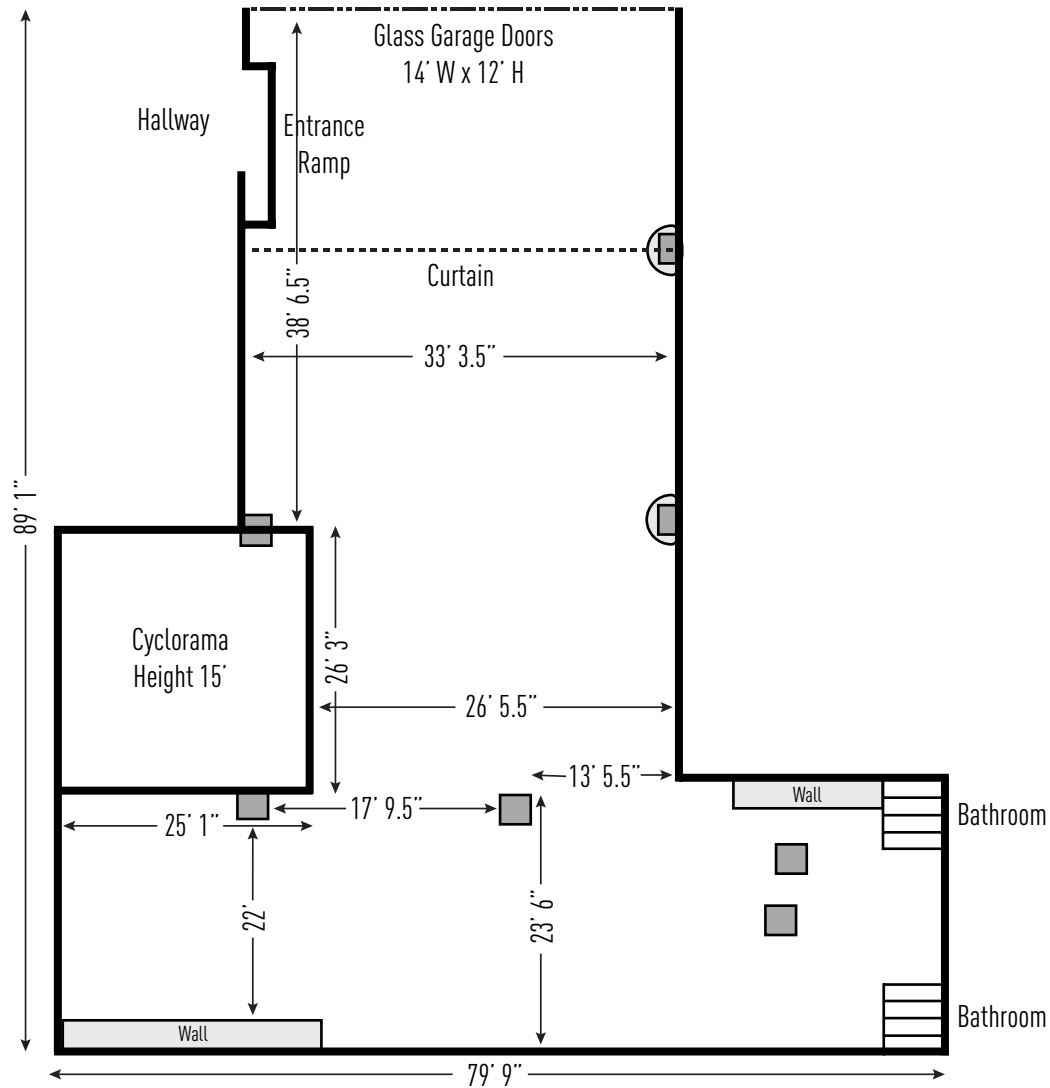

ROOT NYC

STUDIO 1

- Over 1400 SqFt.
- 14ft Ceilings
- Southern Exposure Daylight
- Cyc: 17'W x 20'D x 14'H
- Hardwood Floors
- Blackout Capable
- 1 Private Restroom

- Wi-Fi
- Stereo System
- 2 Rolling Racks + 75 Hangers
- 1 Steamer
- 1 Iron + Ironing Board
- 2 Hair & Makeup Stations + Chairs
- 1 iMAC 24in Computer

- 1 Sofa
- 1 Coffee Table
- 1 Catering Table
- 1 Oversized Full Length Mirror
- 1 Dining Table with 7 Chairs
- 2 Aluminum Folding Tables

ROOT NYC

STUDIO 2

ROOT NYC

STUDIO 3

Over 4500 SqFt.
 15ft Ceilings
 Cyc: 26'W x 26'D x 15'H
 Concrete Floors
 Water Shoot Capable
 Blackout Capable
 Street Access / Drive In Capable
 8 Bathroom Stalls

Wi-Fi
 Stereo System
 4 Rolling Racks + 75 Hangers
 1 Steamer
 1 Iron + Ironing Board
 2 Hair & Makeup Stations + Chairs
 1 iMAC 24in Computer
 1 Mini Fridge

2 Sofas
 2 Ottomans
 1 Coffee Table
 1 Catering Table
 1 Oversized Full Length Mirror
 1 Dining Table with 11 Chairs
 2 Aluminum Folding Tables

ROOT NYC

STUDIO 3

ROOT NYC

LOBBY

Over 1000 SqFt.
22 Ft. Ceilings
2 Bathrooms
Cafe / Bar
Widescreen TV
Wi-Fi

ROOT_NYC

ROOF DECK

Over 1700 SqFt.
Southern Exposure
Wood Floors
Modern Deck Furniture
Booked in Tandem with Another Studio.