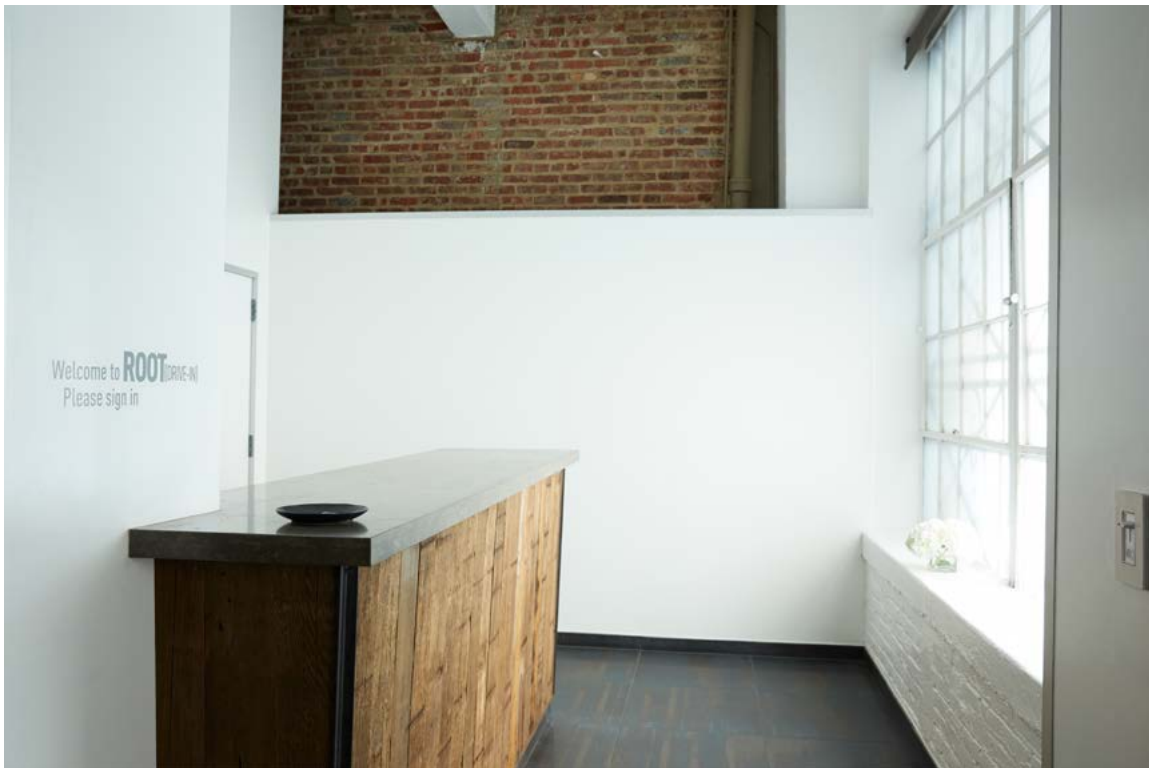

ROOT_{NYC}

443 W 18th St **NYC** NY 10011 212 645 2244 F 212 645 5610 bookings@rootnyc.com