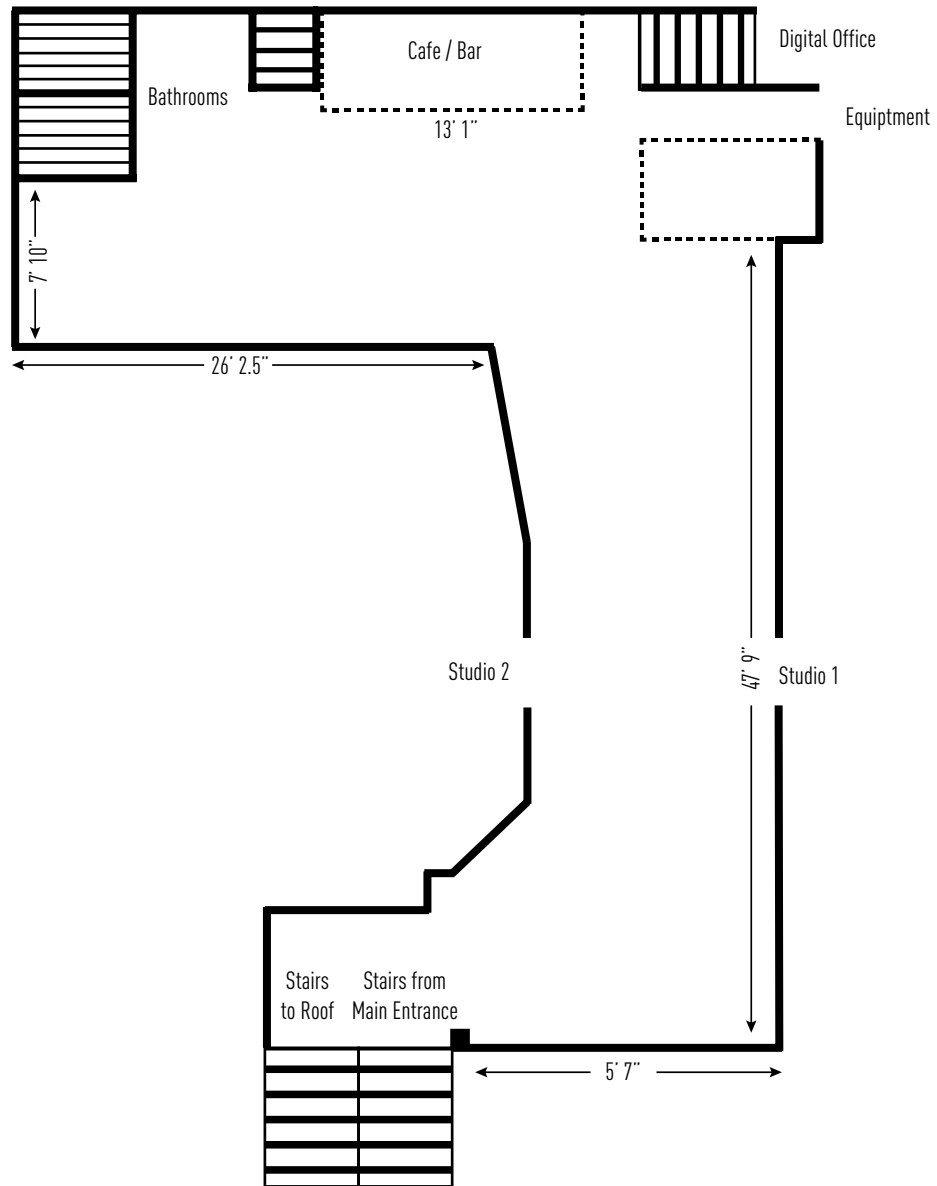

ROOT NYC

STUDIO 1

- Over 1400 SqFt.
- 14ft Ceilings
- Southern Exposure Daylight
- Cyc: 17'W x 20'D x 14'H
- Hardwood Floors
- Blackout Capable
- 1 Private Restroom

- Wi-Fi
- Stereo System
- 2 Rolling Racks + 75 Hangers
- 1 Steamer
- 1 Iron + Ironing Board
- 2 Hair & Makeup Stations + Chairs
- 1 iMAC 24in Computer

- 1 Sofa
- 1 Coffee Table
- 1 Catering Table
- 1 Oversized Full Length Mirror
- 1 Dining Table with 7 Chairs
- 2 Aluminum Folding Tables

ROOT NYC

STUDIO 2

ROOT NYC

STUDIO 3

Over 4500 SqFt.
 15ft Ceilings
 Cyc: 26'W x 26'D x 15'H
 Concrete Floors
 Water Shoot Capable
 Blackout Capable
 Street Access / Drive In Capable
 8 Bathroom Stalls

Wi-Fi
 Stereo System
 4 Rolling Racks + 75 Hangers
 1 Steamer
 1 Iron + Ironing Board
 2 Hair & Makeup Stations + Chairs
 1 iMAC 24in Computer
 1 Mini Fridge

2 Sofas
 2 Ottomans
 1 Coffee Table
 1 Catering Table
 1 Oversized Full Length Mirror
 1 Dining Table with 11 Chairs
 2 Aluminum Folding Tables

ROOT NYC

STUDIO 3

ROOT NYC

LOBBY

Over 1000 SqFt.
22 Ft. Ceilings
2 Bathrooms
Cafe / Bar
Widescreen TV
Wi-Fi

ROOT_NYC

ROOF DECK

Over 1700 SqFt.
Southern Exposure
Wood Floors
Modern Deck Furniture
Booked in Tandem with Another Studio.