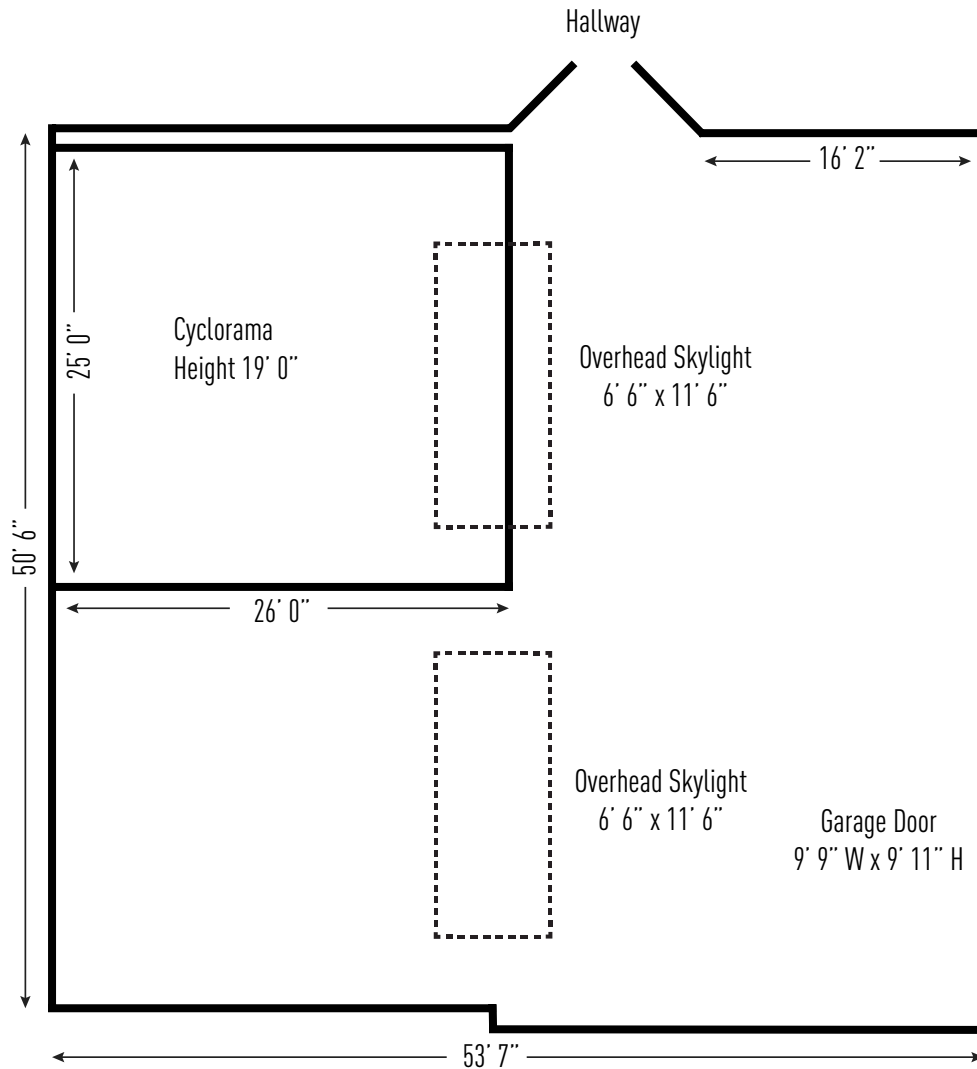

ROOT_{NYC}

443 W 18th St **NYC** NY 10011 212 645 2244 F 212 645 5610 bookings@rootnyc.com

Over 2500 SqFt.
22ft Ceilings
Cyc: 26'W x 26'D x 19'H
Large Load In Bay
Concrete Floors
2 Skylights (Blackout Capable)
Wi-Fi
Stereo System

ROOT NYC

STUDIO 1

- Over 1400 SqFt.
- 14ft Ceilings
- Southern Exposure Daylight
- Cyc: 17'W x 20'D x 14'H
- Hardwood Floors
- Blackout Capable
- 1 Private Restroom

- Wi-Fi
- Stereo System
- 2 Rolling Racks + 75 Hangers
- 1 Steamer
- 1 Iron + Ironing Board
- 2 Hair & Makeup Stations + Chairs
- 1 iMAC 24in Computer

- 1 Sofa
- 1 Coffee Table
- 1 Catering Table
- 1 Oversized Full Length Mirror
- 1 Dining Table with 7 Chairs
- 2 Aluminum Folding Tables

ROOT NYC

STUDIO 2

ROOT NYC

STUDIO 3

Over 4500 SqFt.
 15ft Ceilings
 Cyc: 26'W x 26'D x 15'H
 Concrete Floors
 Water Shoot Capable
 Blackout Capable
 Street Access / Drive In Capable
 8 Bathroom Stalls

ROOT NYC

STUDIO 3

ROOT NYC

LOBBY

Over 1000 SqFt.
22 Ft. Ceilings
2 Bathrooms
Cafe / Bar
Widescreen TV
Wi-Fi

ROOT_NYC

ROOF DECK

Over 1700 SqFt.
Southern Exposure
Wood Floors
Modern Deck Furniture
Booked in Tandem with Another Studio.