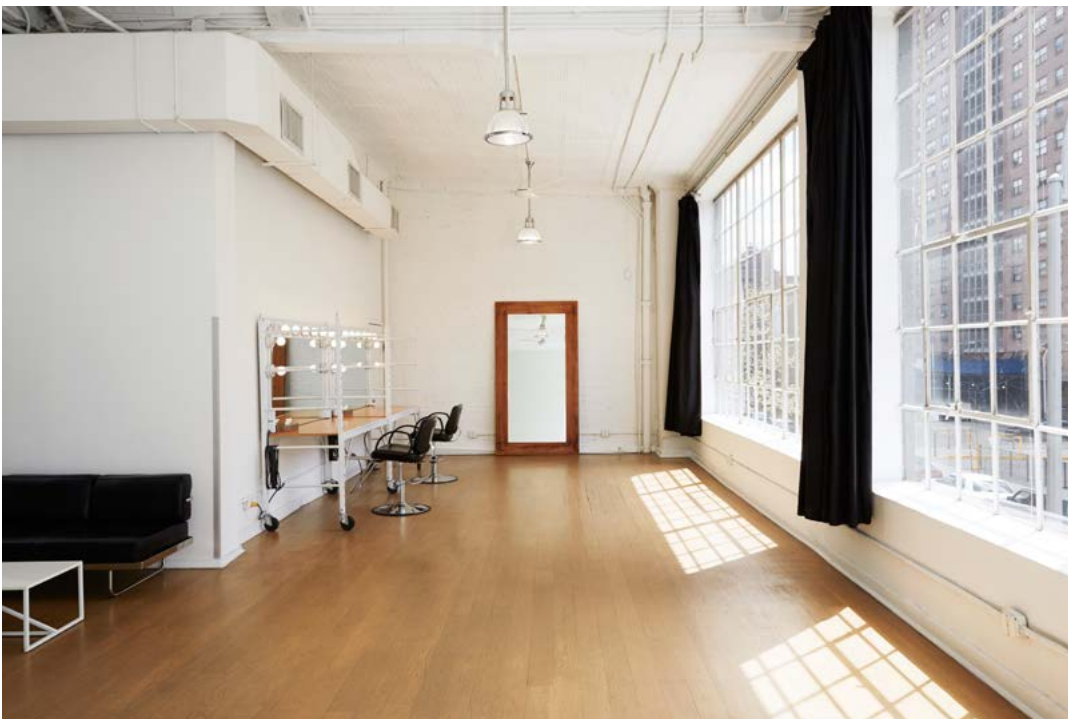

ROOT NYC

STUDIO 1

- Over 1400 SqFt.
- 14ft Ceilings
- Southern Exposure Daylight
- Cyc: 17'W x 20'D x 14'H
- Hardwood Floors
- Blackout Capable
- 1 Private Restroom

- Wi-Fi
- Stereo System
- 2 Rolling Racks + 75 Hangers
- 1 Steamer
- 1 Iron + Ironing Board
- 2 Hair & Makeup Stations + Chairs
- 1 iMAC 24in Computer

- 1 Sofa
- 1 Coffee Table
- 1 Catering Table
- 1 Oversized Full Length Mirror
- 1 Dining Table with 7 Chairs
- 2 Aluminum Folding Tables

ROOT NYC

STUDIO 2

ROOT NYC

STUDIO 3

Over 4500 SqFt.
 15ft Ceilings
 Cyc: 26'W x 26'D x 15'H
 Concrete Floors
 Water Shoot Capable
 Blackout Capable
 Street Access / Drive In Capable
 8 Bathroom Stalls

ROOT NYC

STUDIO 3

ROOT NYC

LOBBY

Over 1000 SqFt.
22 Ft. Ceilings
2 Bathrooms
Cafe / Bar
Widescreen TV
Wi-Fi

ROOT_NYC

ROOF DECK

Over 1700 SqFt.
Southern Exposure
Wood Floors
Modern Deck Furniture
Booked in Tandem with Another Studio.