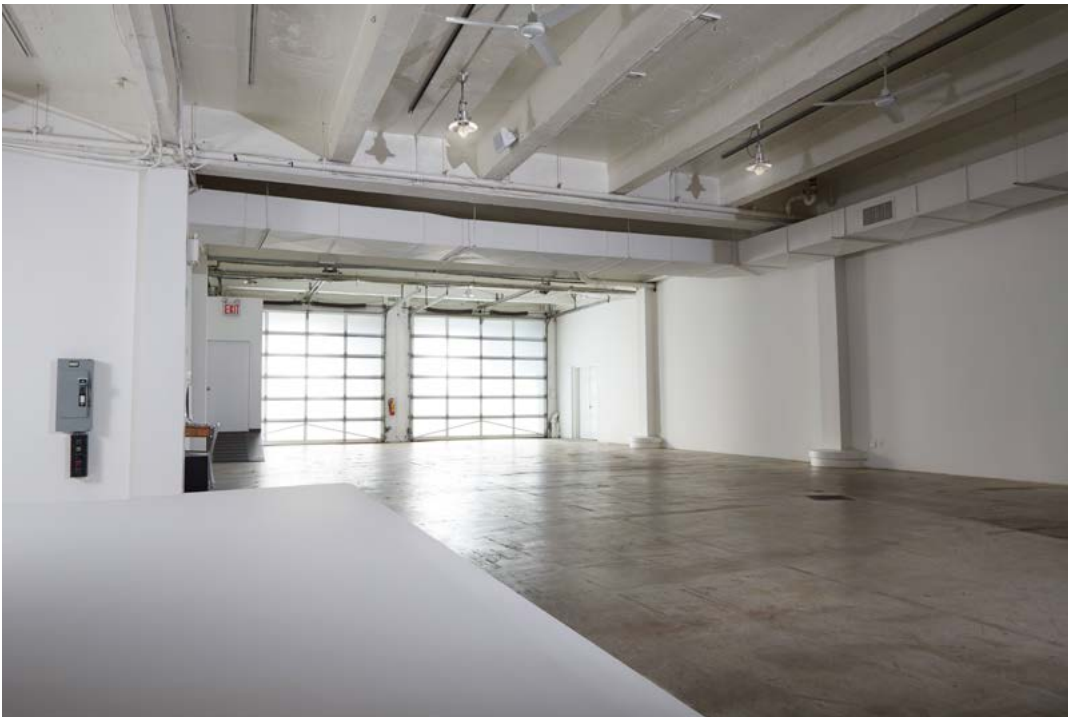

ROOT NYC

STUDIO 1

- Over 1400 SqFt.
- 14ft Ceilings
- Southern Exposure Daylight
- Cyc: 17'W x 20'D x 14'H
- Hardwood Floors
- Blackout Capable
- 1 Private Restroom

- Wi-Fi
- Stereo System
- 2 Rolling Racks + 75 Hangers
- 1 Steamer
- 1 Iron + Ironing Board
- 2 Hair & Makeup Stations + Chairs
- 1 iMAC 24in Computer

- 1 Sofa
- 1 Coffee Table
- 1 Catering Table
- 1 Oversized Full Length Mirror
- 1 Dining Table with 7 Chairs
- 2 Aluminum Folding Tables

ROOT NYC

STUDIO 2

ROOT NYC

STUDIO 3

Over 4500 SqFt.
 15ft Ceilings
 Cyc: 26'W x 26'D x 15'H
 Concrete Floors
 Water Shoot Capable
 Blackout Capable
 Street Access / Drive In Capable
 8 Bathroom Stalls

ROOT NYC

STUDIO 3

ROOT NYC

LOBBY

Over 1000 SqFt.
22 Ft. Ceilings
2 Bathrooms
Cafe / Bar
Widescreen TV
Wi-Fi

ROOT_NYC

ROOF DECK

Over 1700 SqFt.
Southern Exposure
Wood Floors
Modern Deck Furniture
Booked in Tandem with Another Studio.