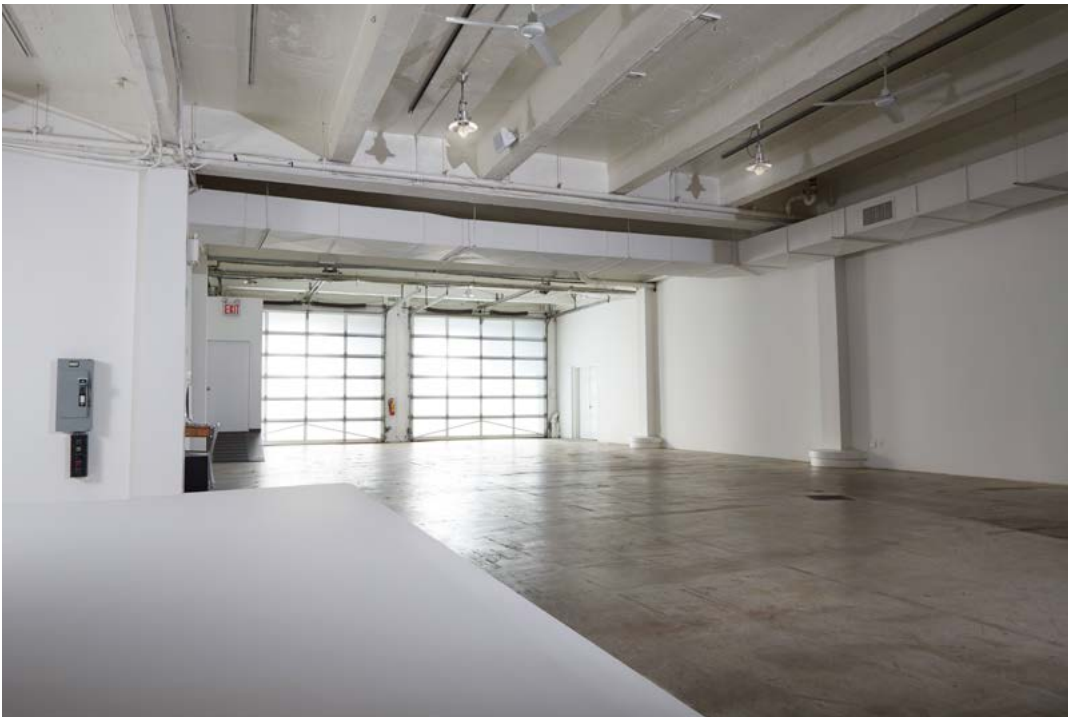

ROOT NYC

STUDIO 1

- Over 1400 SqFt.
- 14ft Ceilings
- Southern Exposure Daylight
- Cyc: 17'W x 20'D x 14'H
- Hardwood Floors
- Blackout Capable
- 1 Private Restroom

- Wi-Fi
- Stereo System
- 2 Rolling Racks + 75 Hangers
- 1 Steamer
- 1 Iron + Ironing Board
- 2 Hair & Makeup Stations + Chairs
- 1 iMAC 24in Computer

- 1 Sofa
- 1 Coffee Table
- 1 Catering Table
- 1 Oversized Full Length Mirror
- 1 Dining Table with 7 Chairs
- 2 Aluminum Folding Tables

ROOT NYC

STUDIO 2

ROOT NYC

STUDIO 3

Over 4500 SqFt.
 15ft Ceilings
 Cyc: 26'W x 26'D x 15'H
 Concrete Floors
 Water Shoot Capable
 Blackout Capable
 Street Access / Drive In Capable
 8 Bathroom Stalls

ROOT NYC

STUDIO 3

ROOT NYC

LOBBY

Over 1000 SqFt.
22 Ft. Ceilings
2 Bathrooms
Cafe / Bar
Widescreen TV
Wi-Fi

ROOT NYC

ROOF DECK

Over 1700 SqFt.
Southern Exposure
Wood Floors
Modern Deck Furniture
Booked in Tandem with Another Studio.