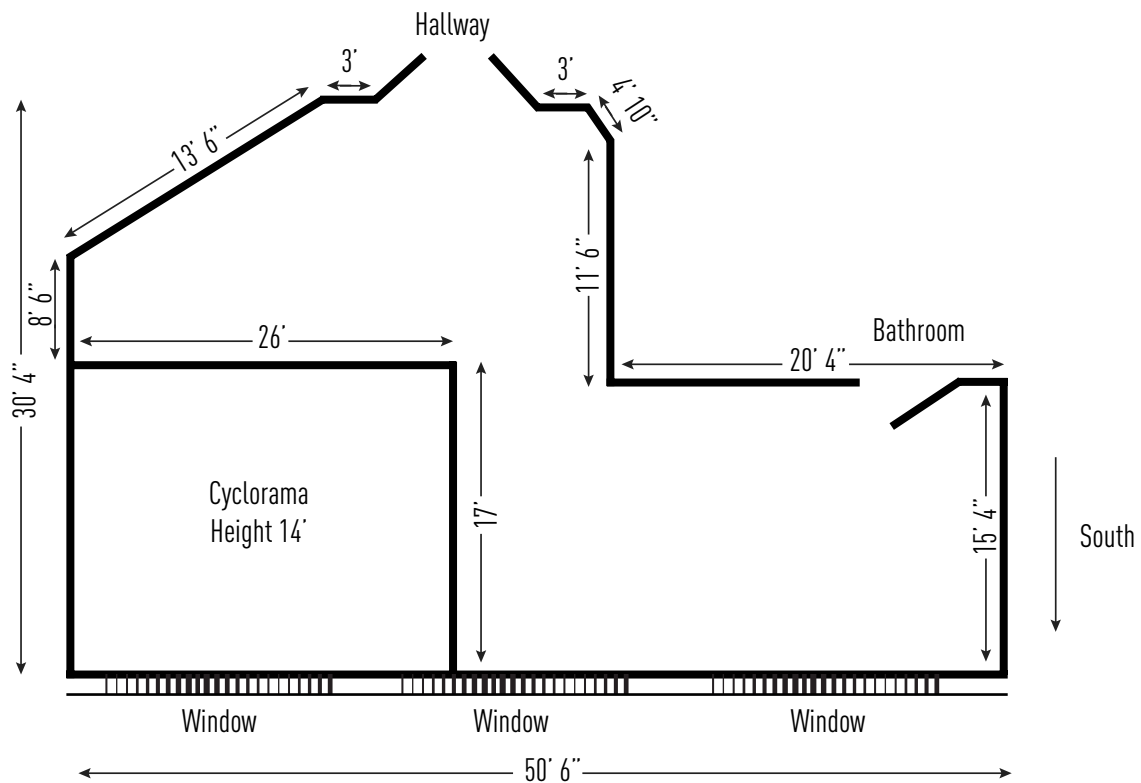

ROOT_{NYC}

443 W 18th St **NYC** NY 10011 212 645 2244 F 212 645 5610 bookings@rootnyc.com

Over 2500 SqFt.
22ft Ceilings
Cyc: 26'W x 26'D x 19'H
Large Load In Bay
Concrete Floors
2 Skylights (Blackout Capable)
Wi-Fi
Stereo System

ROOT NYC

STUDIO 1

- Over 1400 SqFt.
- 14ft Ceilings
- Southern Exposure Daylight
- Cyc: 17'W x 20'D x 14'H
- Hardwood Floors
- Blackout Capable
- 1 Private Restroom

- Wi-Fi
- Stereo System
- 2 Rolling Racks + 75 Hangers
- 1 Steamer
- 1 Iron + Ironing Board
- 2 Hair & Makeup Stations + Chairs
- 1 iMAC 24in Computer

- 1 Sofa
- 1 Coffee Table
- 1 Catering Table
- 1 Oversized Full Length Mirror
- 1 Dining Table with 7 Chairs
- 2 Aluminum Folding Tables

ROOT NYC

STUDIO 2

ROOT NYC

STUDIO 3

Over 4500 SqFt.
 15ft Ceilings
 Cyc: 26'W x 26'D x 15'H
 Concrete Floors
 Water Shoot Capable
 Blackout Capable
 Street Access / Drive In Capable
 8 Bathroom Stalls

ROOT NYC

STUDIO 3

ROOT NYC

LOBBY

Over 1000 SqFt.
22 Ft. Ceilings
2 Bathrooms
Cafe / Bar
Widescreen TV
Wi-Fi

ROOT_NYC

ROOF DECK

Over 1700 SqFt.
Southern Exposure
Wood Floors
Modern Deck Furniture
Booked in Tandem with Another Studio.