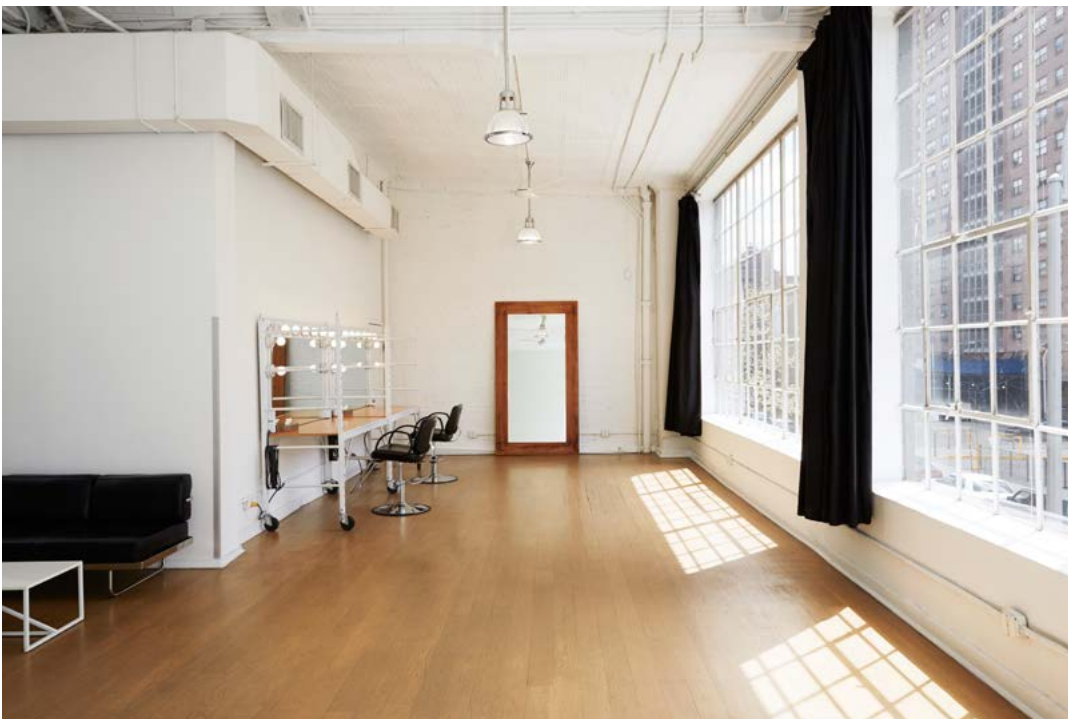

ROOT NYC

STUDIO 1

- Over 1400 SqFt.
- 14ft Ceilings
- Southern Exposure Daylight
- Cyc: 17'W x 20'D x 14'H
- Hardwood Floors
- Blackout Capable
- 1 Private Restroom

- Wi-Fi
- Stereo System
- 2 Rolling Racks + 75 Hangers
- 1 Steamer
- 1 Iron + Ironing Board
- 2 Hair & Makeup Stations + Chairs
- 1 iMAC 24in Computer

- 1 Sofa
- 1 Coffee Table
- 1 Catering Table
- 1 Oversized Full Length Mirror
- 1 Dining Table with 7 Chairs
- 2 Aluminum Folding Tables

ROOT NYC

STUDIO 2

ROOT NYC

STUDIO 3

Over 4500 SqFt.
 15ft Ceilings
 Cyc: 26'W x 26'D x 15'H
 Concrete Floors
 Water Shoot Capable
 Blackout Capable
 Street Access / Drive In Capable
 8 Bathroom Stalls

ROOT NYC

STUDIO 3

ROOT NYC

LOBBY

Over 1000 SqFt.
22 Ft. Ceilings
2 Bathrooms
Cafe / Bar
Widescreen TV
Wi-Fi

ROOT NYC

ROOF DECK

Over 1700 SqFt.
Southern Exposure
Wood Floors
Modern Deck Furniture
Booked in Tandem with Another Studio.