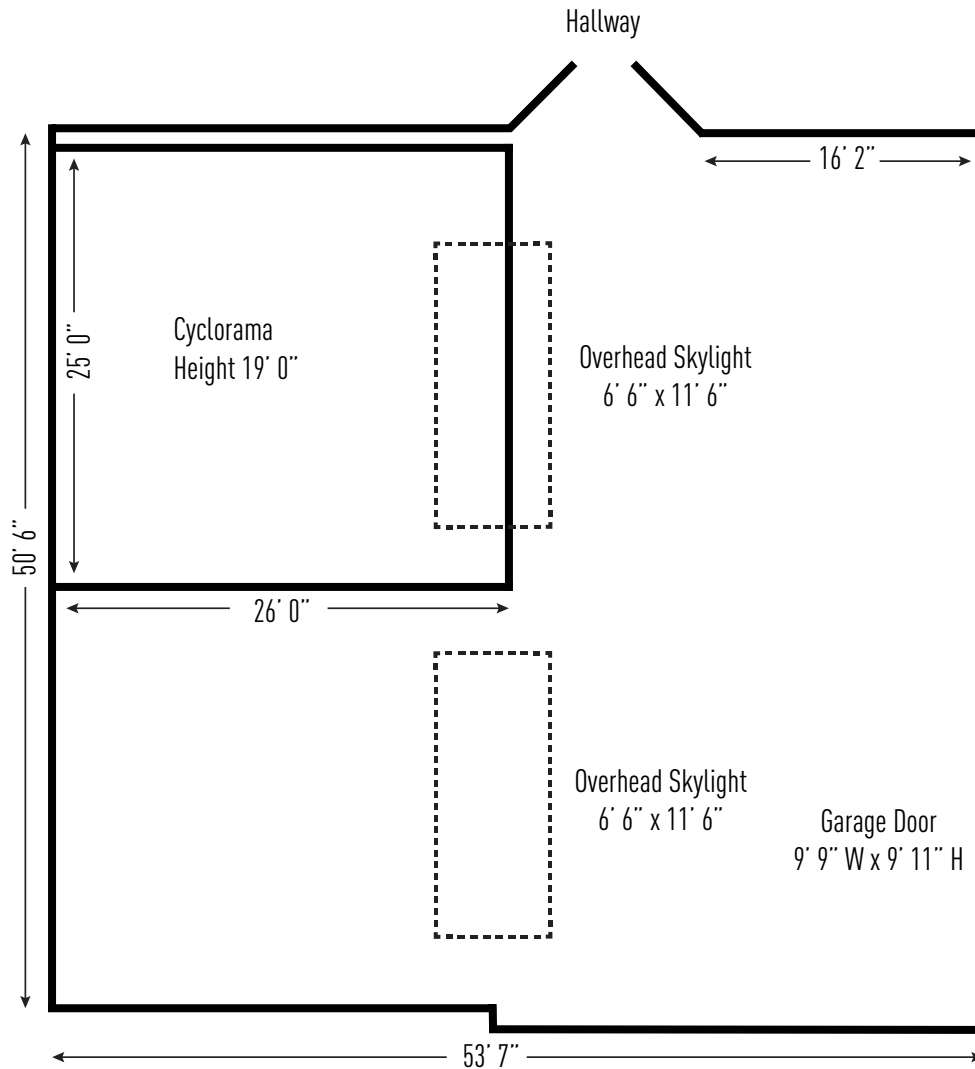

ROOT_{NYC}

443 W 18th St **NYC** NY 10011 212 645 2244 F 212 645 5610 bookings@rootnyc.com

Over 2500 SqFt.
22ft Ceilings
Cyc: 26'W x 26'D x 19'H
Large Load In Bay
Concrete Floors
2 Skylights (Blackout Capable)
Wi-Fi
Stereo System

ROOT NYC

STUDIO 1

- Over 1400 SqFt.
- 14ft Ceilings
- Southern Exposure Daylight
- Cyc: 17'W x 20'D x 14'H
- Hardwood Floors
- Blackout Capable
- 1 Private Restroom

- Wi-Fi
- Stereo System
- 2 Rolling Racks + 75 Hangers
- 1 Steamer
- 1 Iron + Ironing Board
- 2 Hair & Makeup Stations + Chairs
- 1 iMAC 24in Computer

- 1 Sofa
- 1 Coffee Table
- 1 Catering Table
- 1 Oversized Full Length Mirror
- 1 Dining Table with 7 Chairs
- 2 Aluminum Folding Tables

ROOT NYC

STUDIO 2

ROOT NYC

STUDIO 3

Over 4500 SqFt.
 15ft Ceilings
 Cyc: 26'W x 26'D x 15'H
 Concrete Floors
 Water Shoot Capable
 Blackout Capable
 Street Access / Drive In Capable
 8 Bathroom Stalls

ROOT NYC

STUDIO 3

ROOT NYC

LOBBY

Over 1000 SqFt.
22 Ft. Ceilings
2 Bathrooms
Cafe / Bar
Widescreen TV
Wi-Fi

ROOT NYC

ROOF DECK

Over 1700 SqFt.
Southern Exposure
Wood Floors
Modern Deck Furniture
Booked in Tandem with Another Studio.