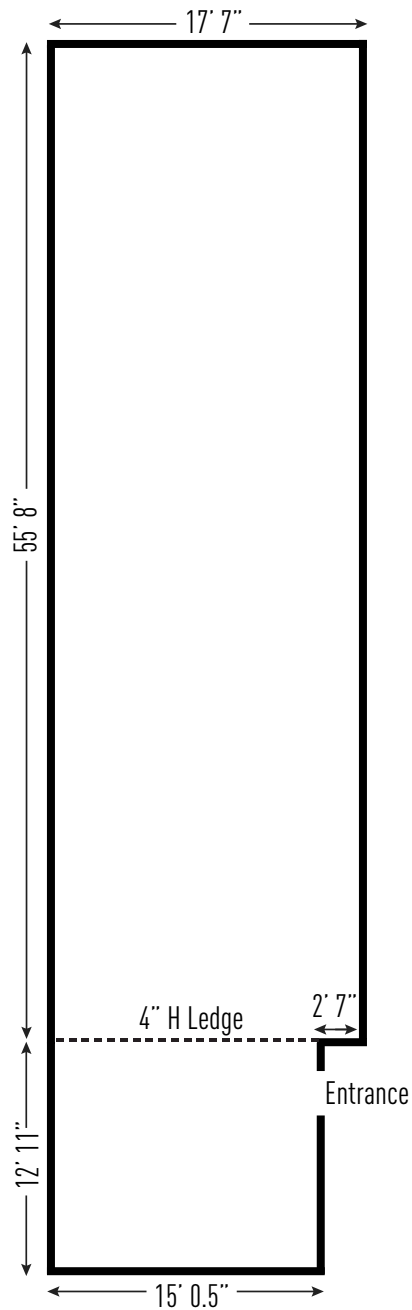

ROOT_{NYC}

443 W 18th St **NYC** NY 10011 212 645 2244 F 212 645 5610 bookings@rootnyc.com

Over 2500 SqFt.
22ft Ceilings
Cyc: 26'W x 26'D x 19'H
Large Load In Bay
Concrete Floors
2 Skylights (Blackout Capable)
Wi-Fi
Stereo System

ROOT NYC

STUDIO 1

- Over 1400 SqFt.
- 14ft Ceilings
- Southern Exposure Daylight
- Cyc: 17'W x 20'D x 14'H
- Hardwood Floors
- Blackout Capable
- 1 Private Restroom

- Wi-Fi
- Stereo System
- 2 Rolling Racks + 75 Hangers
- 1 Steamer
- 1 Iron + Ironing Board
- 2 Hair & Makeup Stations + Chairs
- 1 iMAC 24in Computer

- 1 Sofa
- 1 Coffee Table
- 1 Catering Table
- 1 Oversized Full Length Mirror
- 1 Dining Table with 7 Chairs
- 2 Aluminum Folding Tables

ROOT NYC

STUDIO 2

ROOT NYC

STUDIO 3

Over 4500 SqFt.
 15ft Ceilings
 Cyc: 26'W x 26'D x 15'H
 Concrete Floors
 Water Shoot Capable
 Blackout Capable
 Street Access / Drive In Capable
 8 Bathroom Stalls

ROOT NYC

STUDIO 3

ROOT NYC

LOBBY

Over 1000 SqFt.
22 Ft. Ceilings
2 Bathrooms
Cafe / Bar
Widescreen TV
Wi-Fi

ROOT_NYC

ROOF DECK

Over 1700 SqFt.
Southern Exposure
Wood Floors
Modern Deck Furniture
Booked in Tandem with Another Studio.