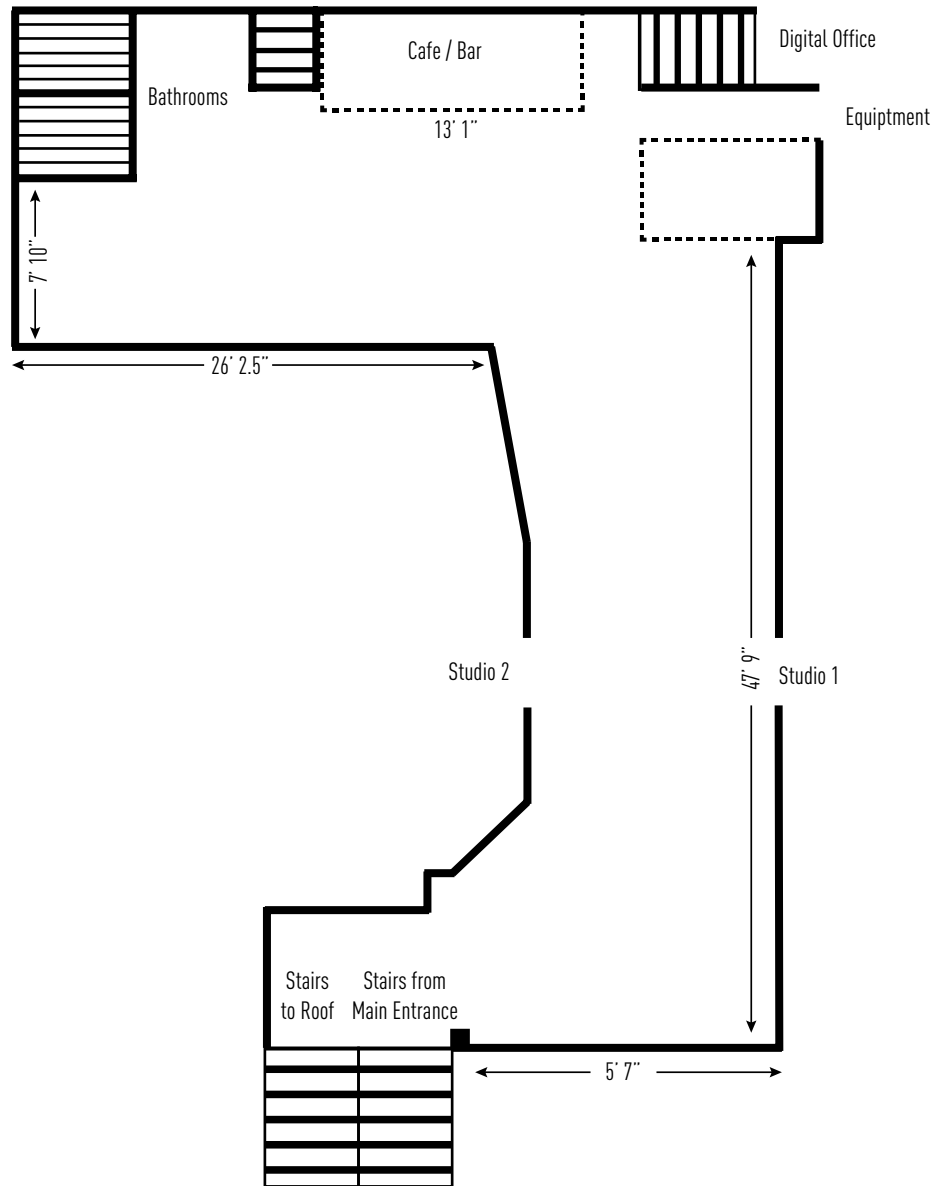

ROOT NYC

STUDIO 1

- Over 1400 SqFt.
- 14ft Ceilings
- Southern Exposure Daylight
- Cyc: 17'W x 20'D x 14'H
- Hardwood Floors
- Blackout Capable
- 1 Private Restroom

- Wi-Fi
- Stereo System
- 2 Rolling Racks + 75 Hangers
- 1 Steamer
- 1 Iron + Ironing Board
- 2 Hair & Makeup Stations + Chairs
- 1 iMAC 24in Computer

- 1 Sofa
- 1 Coffee Table
- 1 Catering Table
- 1 Oversized Full Length Mirror
- 1 Dining Table with 7 Chairs
- 2 Aluminum Folding Tables

ROOT NYC

STUDIO 2

ROOT NYC

STUDIO 3

Over 4500 SqFt.
 15ft Ceilings
 Cyc: 26'W x 26'D x 15'H
 Concrete Floors
 Water Shoot Capable
 Blackout Capable
 Street Access / Drive In Capable
 8 Bathroom Stalls

Wi-Fi
 Stereo System
 4 Rolling Racks + 75 Hangers
 1 Steamer
 1 Iron + Ironing Board
 2 Hair & Makeup Stations + Chairs
 1 iMAC 24in Computer
 1 Mini Fridge

2 Sofas
 2 Ottomans
 1 Coffee Table
 1 Catering Table
 1 Oversized Full Length Mirror
 1 Dining Table with 11 Chairs
 2 Aluminum Folding Tables

ROOT NYC

STUDIO 3

ROOT NYC

LOBBY

Over 1000 SqFt.
22 Ft. Ceilings
2 Bathrooms
Cafe / Bar
Widescreen TV
Wi-Fi

ROOT NYC

ROOF DECK

Over 1700 SqFt.
Southern Exposure
Wood Floors
Modern Deck Furniture
Booked in Tandem with Another Studio.