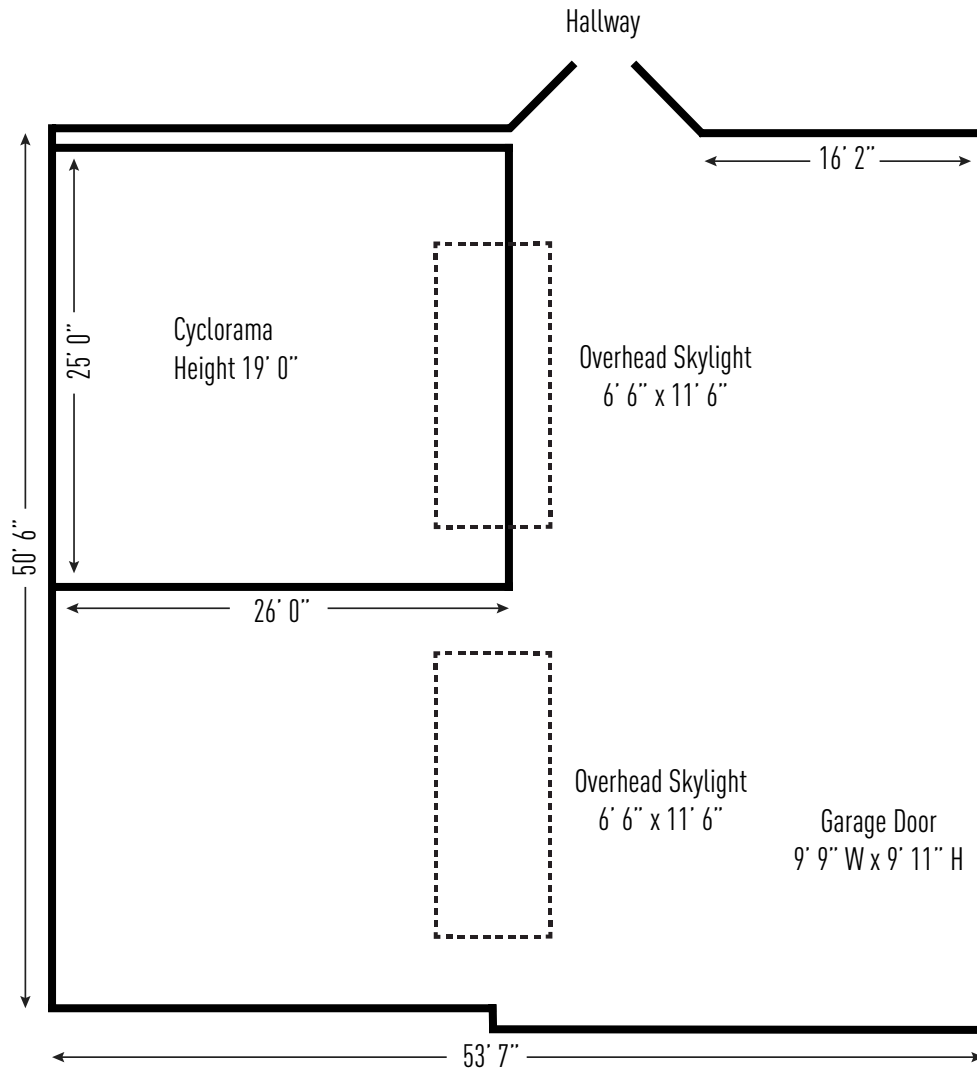

ROOT NYC

STUDIO 1

Over 2500 SqFt.
22ft Ceilings
Cyc: 26'W x 26'D x 19'H
Large Load In Bay
Concrete Floors
2 Skylights (Blackout Capable)
Wi-Fi
Stereo System

4 Rolling Racks + 75 Hangers
1 Steamer
1 Iron + Ironing Board
2 Hair & Makeup Stations + Chairs
1 iMAC 24in Computer
1 Mini Fridge

3 Sofas
2 Ottomans
1 Coffee Table
1 Catering Table
1 Oversized Full Length Mirror
1 Dining Table with 11 Chairs
2 Aluminum Folding Tables

ROOT NYC

STUDIO 1