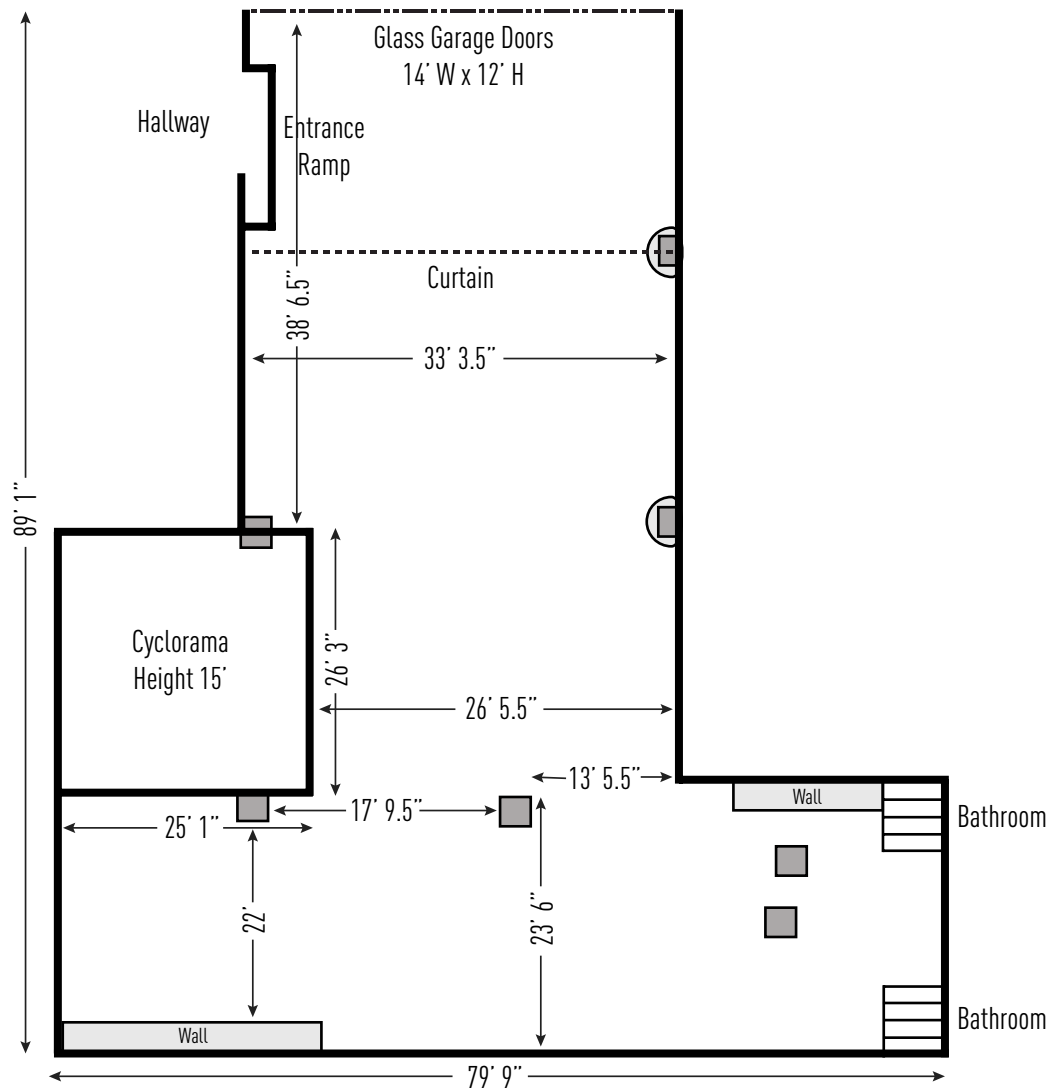

ROOT NYC

STUDIO 3

Over 4500 SqFt.
 15ft Ceilings
 Cyc: 26'W x 26'D x 15'H
 Concrete Floors
 Water Shoot Capable
 Blackout Capable
 Street Access / Drive In Capable
 8 Bathroom Stalls

Wi-Fi
 Stereo System
 4 Rolling Racks + 75 Hangers
 1 Steamer
 1 Iron + Ironing Board
 2 Hair & Makeup Stations + Chairs
 1 iMAC 24in Computer
 1 Mini Fridge

2 Sofas
 2 Ottomans
 1 Coffee Table
 1 Catering Table
 1 Oversized Full Length Mirror
 1 Dining Table with 11 Chairs
 2 Aluminum Folding Tables

ROOT NYC

STUDIO 3