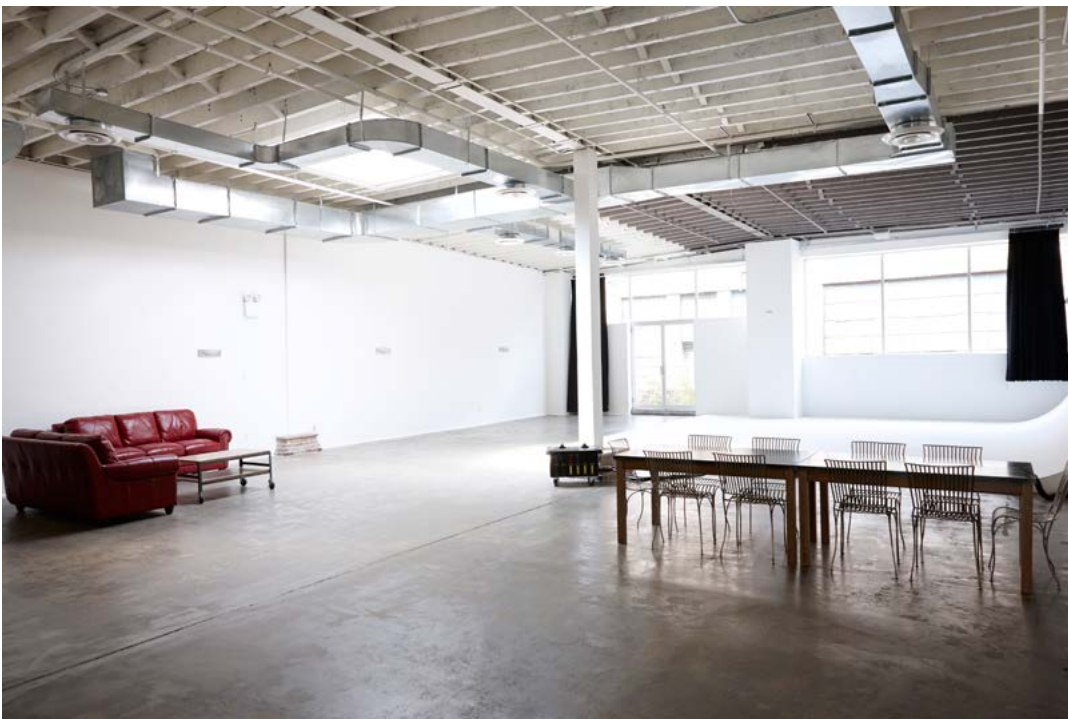

ROOT_{BKN}

STUDIO 1