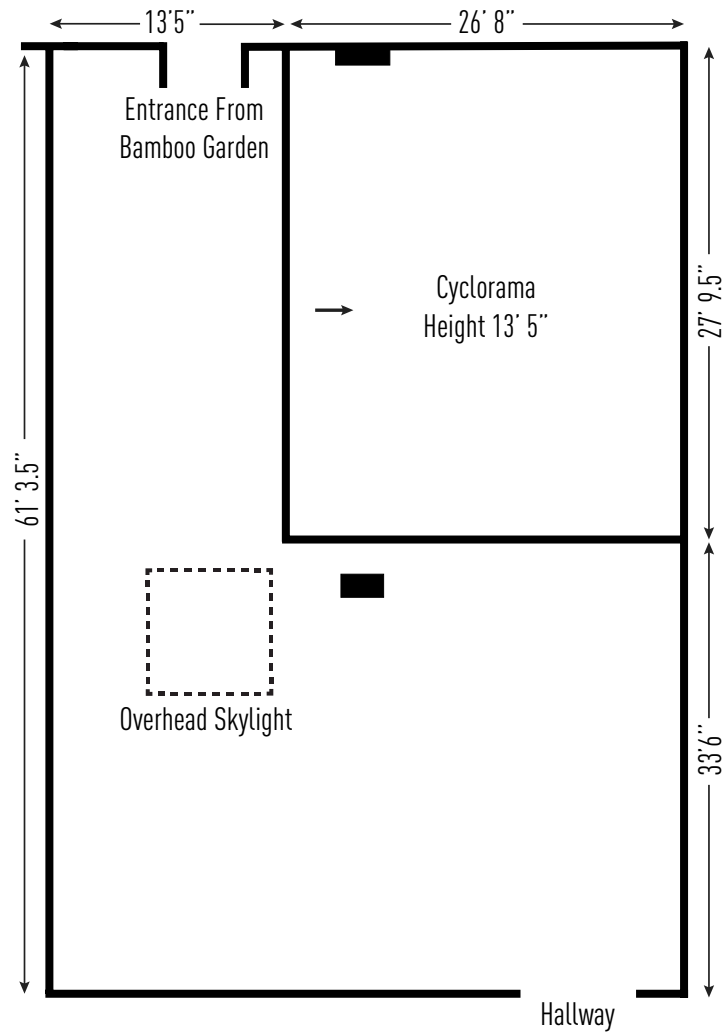

# ROOT<sub>BKN</sub>

## STUDIO 1

Over 2500 SqFt.  
14 Ft. Ceilings  
Cyc: 28'W x 26'D x 14'H  
Concrete Floors  
1 Skylight + Windows (Blackout Capable)  
Bamboo Garden

Rolling Racks + Hangers  
Steamer  
Iron + Ironing Board  
Hair & Makeup Stations  
iMAC 24-inch Computer  
Wi-Fi  
Stereo System

## STUDIO 2

Over 2500 SqFt.  
14 Ft. Ceilings  
Cyc: 27'W x 26'D x 14'H  
Concrete Floors  
1 Skylight + Windows (Blackout Capable)  
Drive In Capable  
Bamboo Garden

Rolling Racks + Hangers  
Steamer  
Iron + Ironing Board  
Hair & Makeup Stations  
iMAC 24-inch Computer  
Wi-Fi  
Stereo System