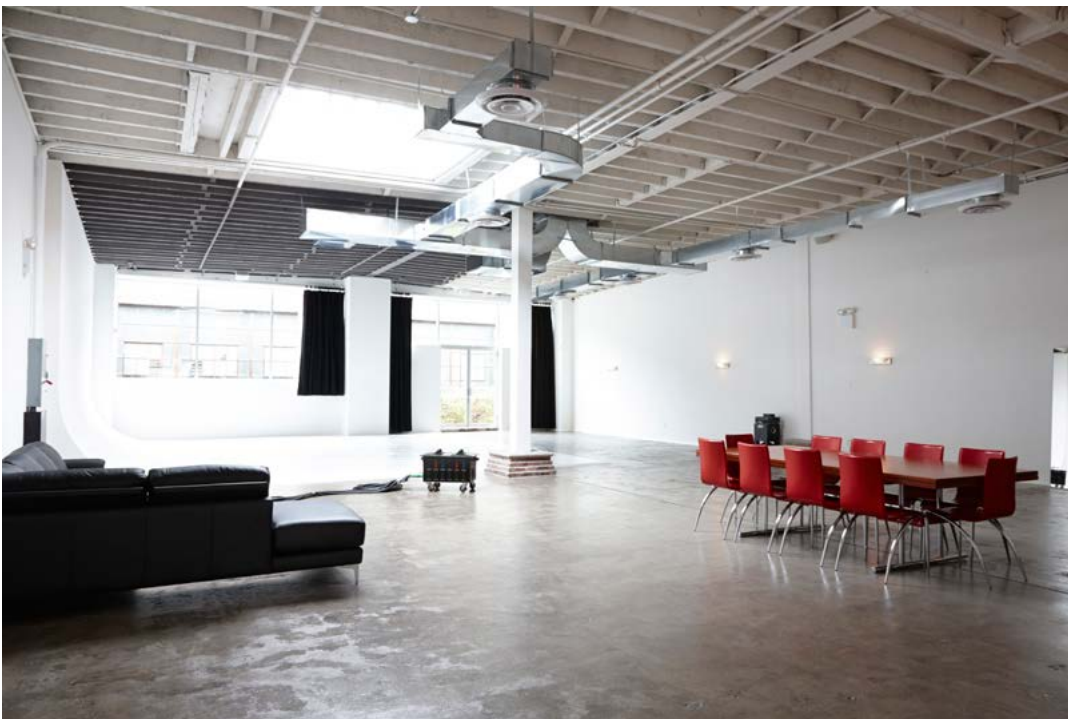

ROOT BKN

STUDIO 2