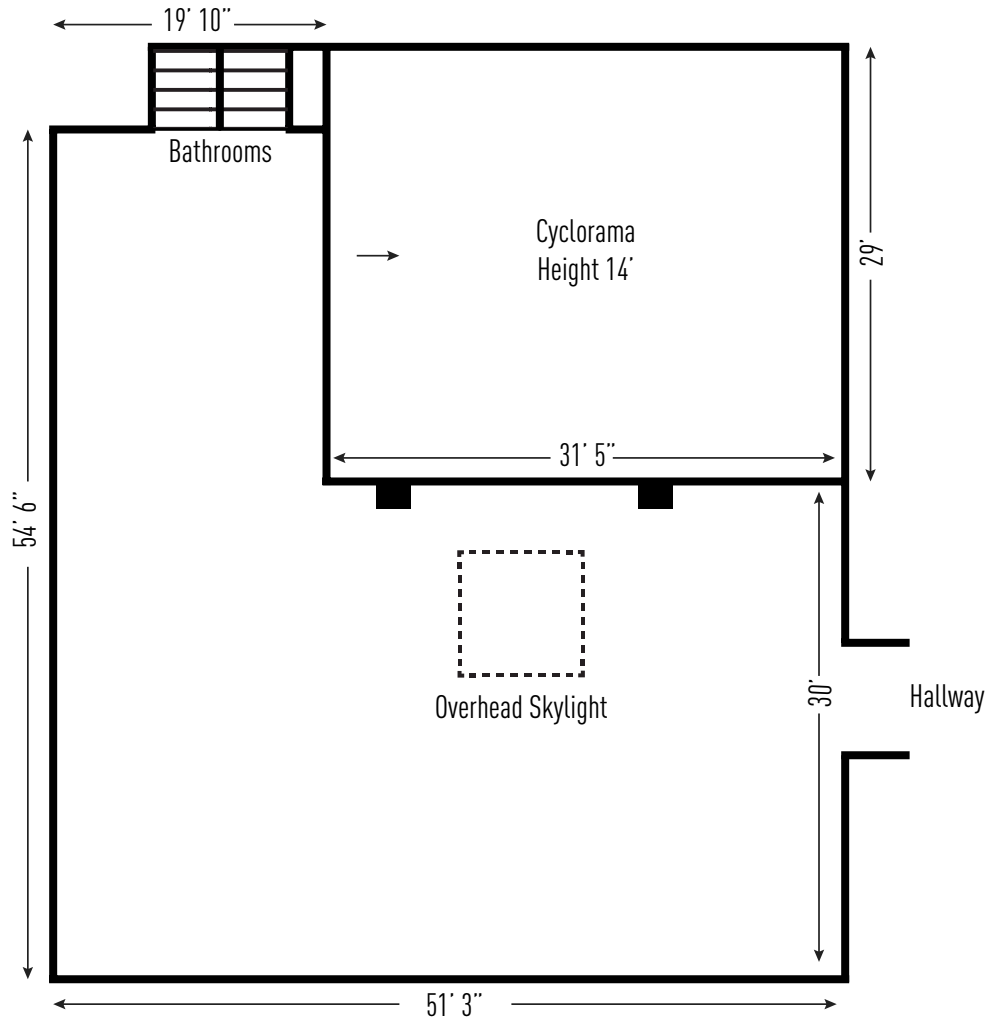

ROOT_{BKN}

STUDIO 4

Over 3500 SqFt.
14 Ft. Ceilings
Cyc: 30'W x 32'D x 14'H
Concrete Floors
1 Skylight + Windows (Blackout Capable)
Drive In Capable

Rolling Racks + Hangers
Steamer
Iron + Ironing Board
Hair & Makeup Stations
iMAC 24-inch Computer
Wi-Fi
Stereo System