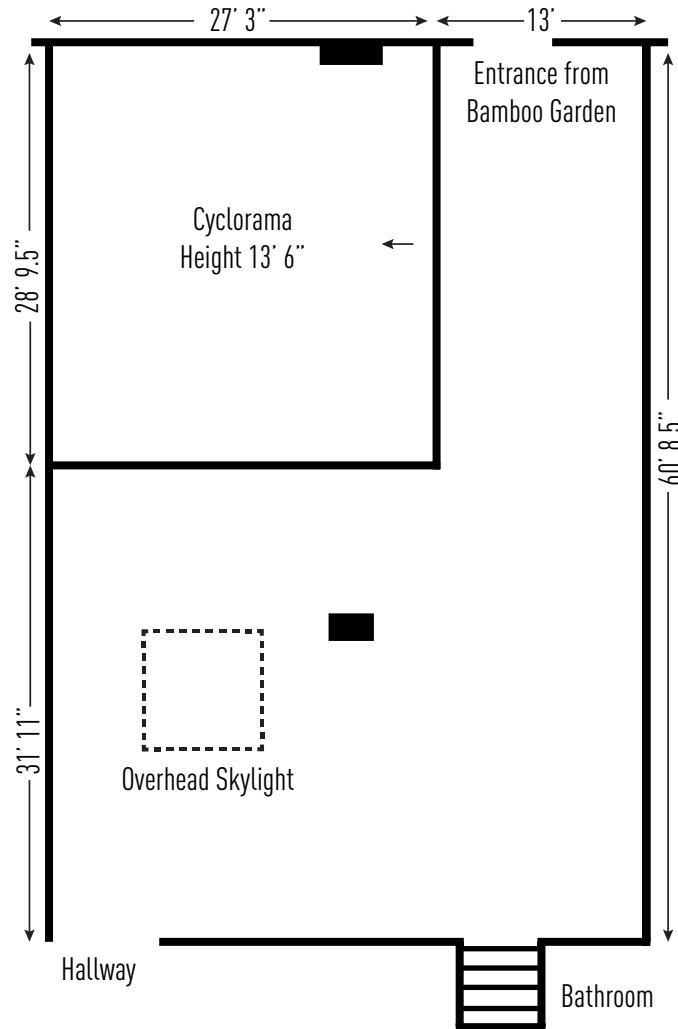

ROOT_{BKN}

STUDIO 2

Over 2500 SqFt.
14 Ft. Ceilings
Cyc: 27'W x 26'D x 14'H
Concrete Floors
1 Skylight + Windows (Blackout Capable)
Drive In Capable
Bamboo Garden

Rolling Racks + Hangers
Steamer
Iron + Ironing Board
Hair & Makeup Stations
iMAC 24-inch Computer
Wi-Fi
Stereo System