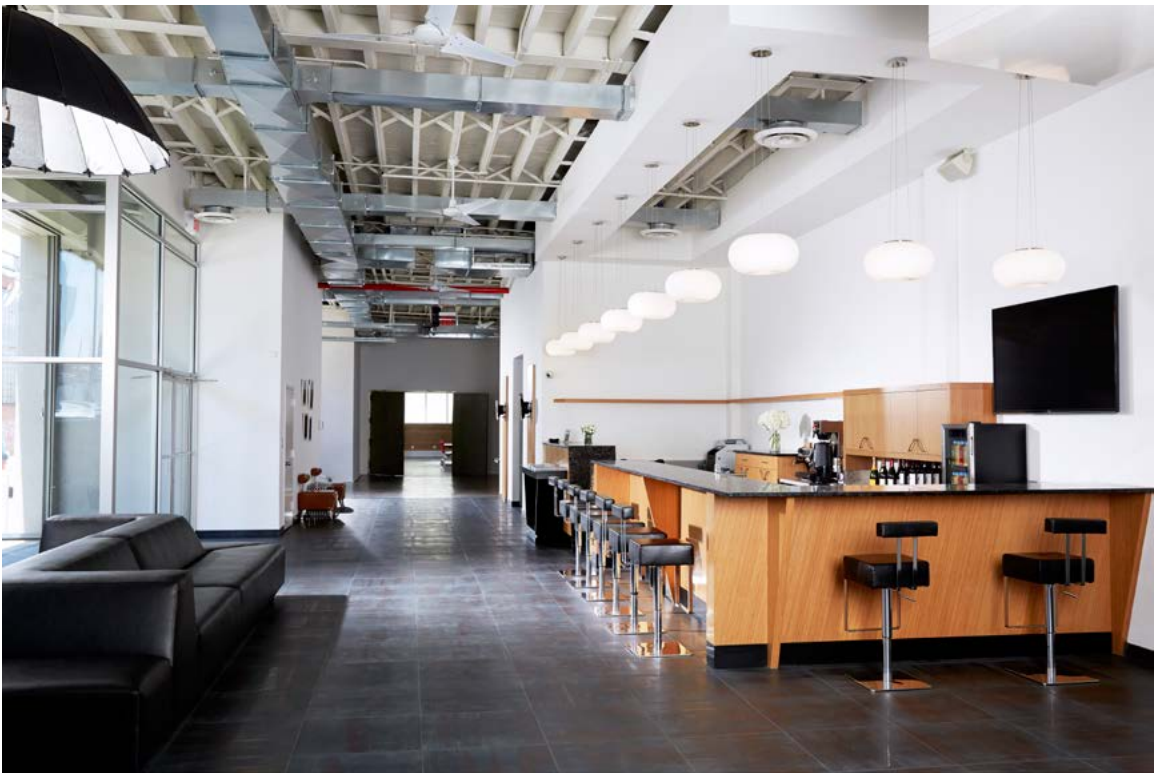

ROOT_{BKN}

131 N 14th St **BKN** NY 11249 718 349 2740 F 718 349 1958 bookings@rootbkn.com