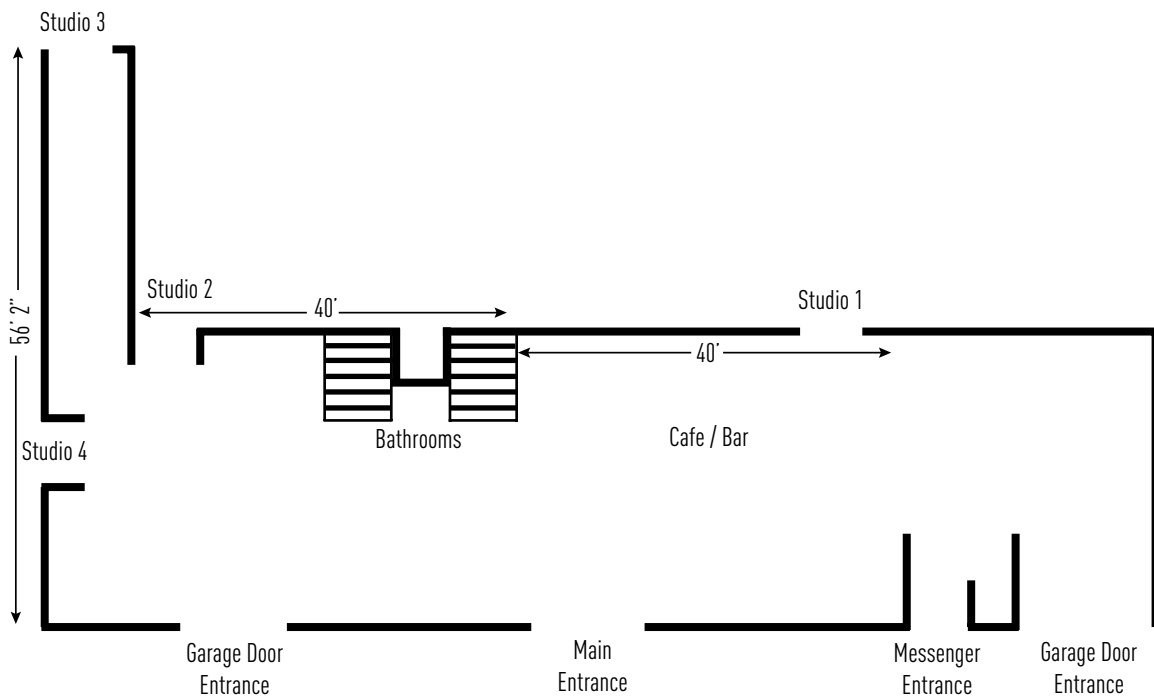

ROOT_{BKN}

LOBBY

Over 1300 SqFt.
14 Ft. Ceilings
Street Access
Large Load In Bay
2 Bathrooms
Cafe / Bar
Widescreen TV
iMac 24 Inch Computer
Wi-Fi