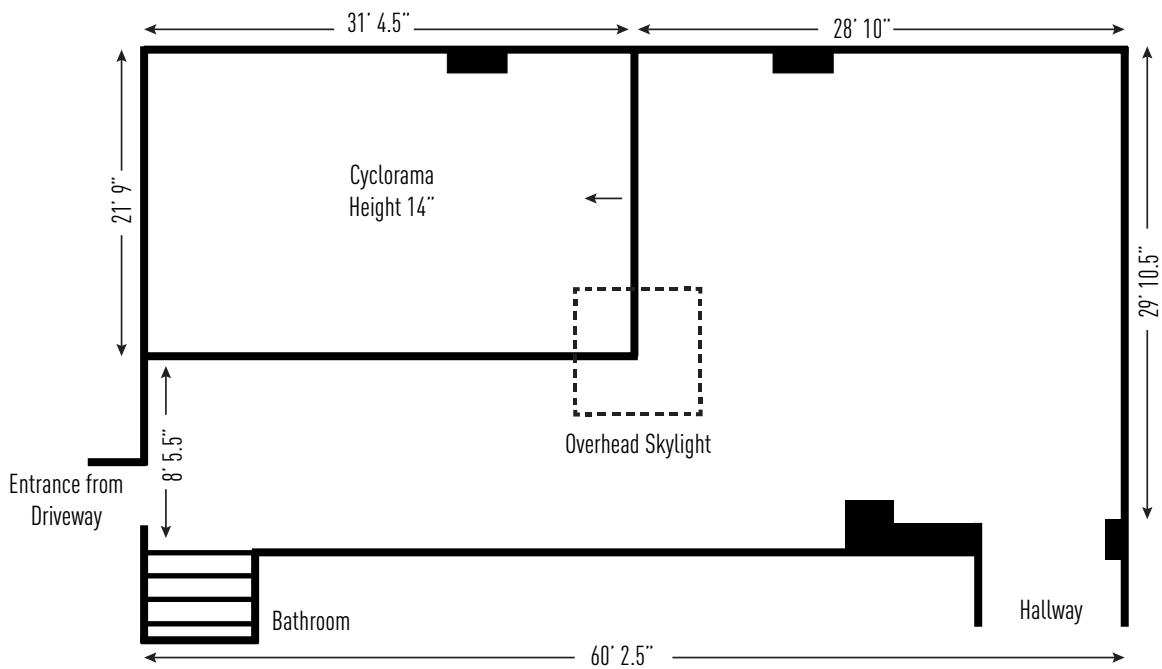

## STUDIO 1

Over 2500 SqFt.  
14 Ft. Ceilings  
Cyc: 28'W x 26'D x 14'H  
Concrete Floors  
1 Skylight + Windows (Blackout Capable)  
Bamboo Garden

Rolling Racks + Hangers  
Steamer  
Iron + Ironing Board  
Hair & Makeup Stations  
iMAC 24-inch Computer  
Wi-Fi  
Stereo System

## STUDIO 2

Over 2500 SqFt.  
14 Ft. Ceilings  
Cyc: 27'W x 26'D x 14'H  
Concrete Floors  
1 Skylight + Windows (Blackout Capable)  
Drive In Capable  
Bamboo Garden

Rolling Racks + Hangers  
Steamer  
Iron + Ironing Board  
Hair & Makeup Stations  
iMAC 24-inch Computer  
Wi-Fi  
Stereo System

## STUDIO 3

Over 2000 SqFt.  
14 Ft. Ceilings  
Cyc: 22'W x 31'D x 14'H  
Concrete Floors  
1 Skylight + Windows (Blackout Capable)  
Additional Private Entrance / Driveway Area

Rolling Racks + Hangers  
Steamer  
Iron + Ironing Board  
Hair & Makeup Station  
iMAC 24-inch Computer  
Wi-Fi  
Stereo System